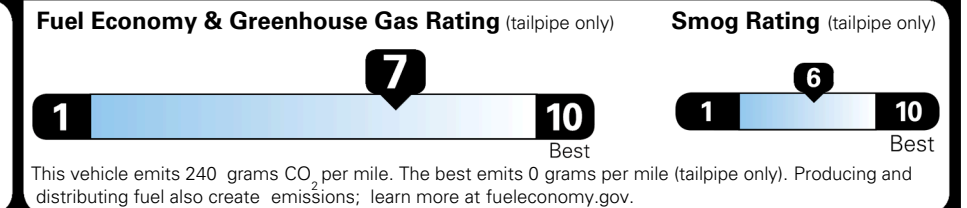

Actual results will vary for many reasons, including driving conditions and how you drive and maintain your vehicle. The average new vehicle gets 29 MPG and costs $8,500 to fuel over 5 years. Cost estimates are based on 15,000 miles per year at $ 3.30 per gallon. MPGe is miles per gasoline gallon equivalent. Vehicle emissions are a significant cause of climate change and smog.

fueleconomy.gov

Calculate personalized estimates and compare vehicles

GOVERNMENT 5-STAR SAFETY RATINGS

Overall Vehicle Score ★★★★★

Based on the combined rating of frontal, side and rollover. Should ONLY be compared to other vehicles of similar size and weight.

Frontal Crash Driver Passenger ★★★★★

Based on the risk of injury in a frontal impact. Should ONLY be compared to other vehicles of similar size and weight.

Side Crash Front seat Rear seat ★★★★★

Star ratings based on the risk of injury in a side impact.

Rollover ★★★★★

Star ratings based on the risk of rollover in a single-vehicle crash.

Star ratings range from 1 to 5 stars (★★★★★) with 5 being the highest.

Source: National Highway Traffic Safety Administration (NHTSA).
www.safercar.gov or 1-888-327-4236

Manufacturer's suggested retail price includes Manufacturer's recommended pre-delivery service. License and title fees, state and local taxes and other dealer installed options and accessories are not included in the manufacturer's suggested retail price.

PARTS CONTENT INFORMATION

FOR VEHICLES IN THIS CAR LINE U.S./CANADIAN PARTS CONTENT: 1 %

MAJOR SOURCES OF FOREIGN PARTS: KOREA: 90%

NOTE: PARTS CONTENT DOES NOT INCLUDE FINAL ASSEMBLY, DISTRIBUTION, OR OTHER NON-PARTS COSTS.

FOR THIS VEHICLE FINAL ASSEMBLY POINT: HWASUNG, KOREA

COUNTRY OF ORIGIN ENGINE (MOTOR): KOREA
TRANSMISSION: KOREA