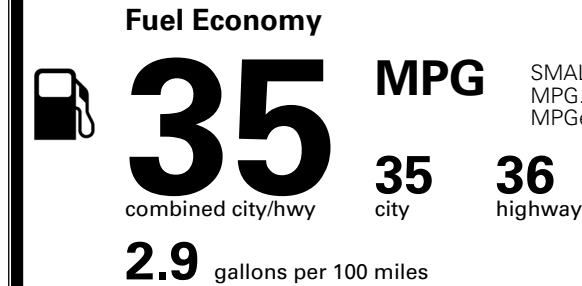

## EPA DOT Fuel Economy and Environment

Gasoline Vehicle

SMALL SUVs range from 14 to 125 MPG. The best vehicle rates 146 MPGe.

**You save \$1,500**  
 in fuel costs over 5 years compared to the average new vehicle.