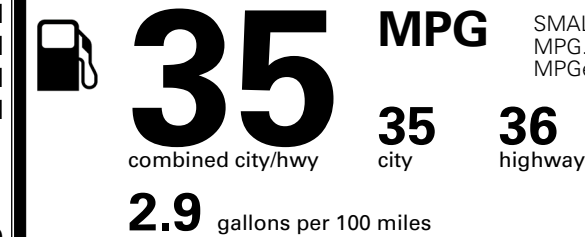

MSRP INCLUDING OPTIONS

\$ 35,135.00

INLAND FREIGHT AND HANDLING

\$ 1,495.00

TOTAL MANUFACTURER'S SUGGESTED RETAIL PRICE ▶

\$ 36,630.00

TOTAL ADDITIONAL WEIGHT: 8.2

EPA DOT Fuel Economy and Environment

Gasoline Vehicle

Fuel Economy

SMALL SUVs range from 14 to 138 MPG. The best vehicle rates 146 MPGe.

You save
\$1,500
 in fuel costs
 over 5 years
 compared to the
 average new vehicle.

Annual fuel cost
\$1,400