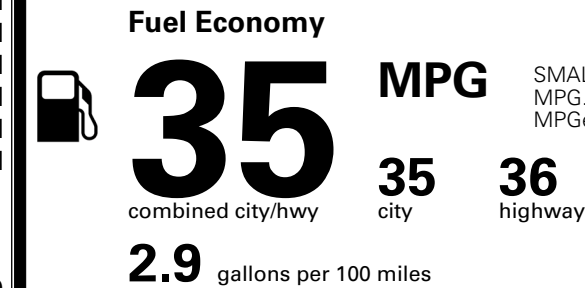

\$495.00
 \$220.00
 \$65.00
 \$80.00

MSRP INCLUDING OPTIONS

\$ 34,650.00

INLAND FREIGHT AND HANDLING

\$ 1,495.00

TOTAL MANUFACTURER'S SUGGESTED RETAIL PRICE ▶

\$ 36,145.00

TOTAL ADDITIONAL WEIGHT: 5.9

EPA DOT Fuel Economy and Environment

Gasoline Vehicle

SMALL SUVs range from 14 to 138 MPG. The best vehicle rates 146 MPGe.

You save
\$1,500
 in fuel costs
 over 5 years
 compared to the
 average new vehicle.