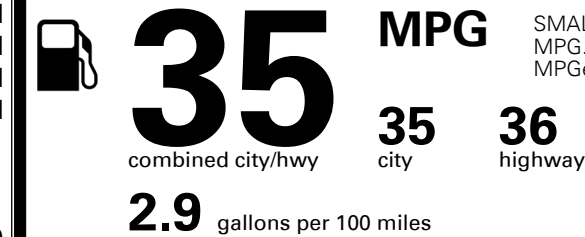

EPA DOT Fuel Economy and Environment

Gasoline Vehicle

Fuel Economy

You save
\$1,500
 in fuel costs
 over 5 years
 compared to the
 average new vehicle.

Annual fuel cost
\$1,400

Fuel Economy & Greenhouse Gas Rating (tailpipe only)