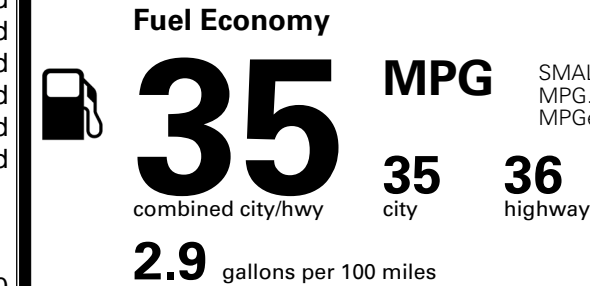

EPA DOT Fuel Economy and Environment

Gasoline Vehicle

SMALL SUVs range from 14 to 138 MPG. The best vehicle rates 146 MPGe.

You save $1,500
in fuel costs over 5 years compared to the average new vehicle.

Annual fuel cost $1,400