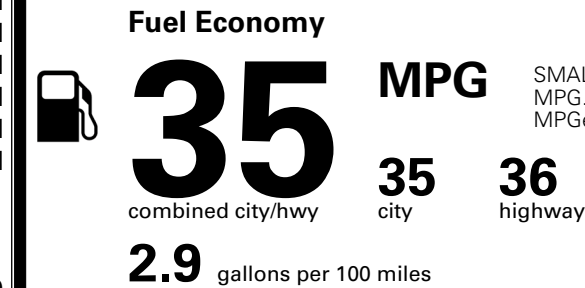

MSRP INCLUDING OPTIONS

\$ 34,935.00

INLAND FREIGHT AND HANDLING

\$ 1,445.00

TOTAL MANUFACTURER'S SUGGESTED RETAIL PRICE ▶

\$ 36,380.00

TOTAL ADDITIONAL WEIGHT: 8.2

EPA DOT Fuel Economy and Environment

Gasoline Vehicle

SMALL SUVs range from 14 to 125 MPG. The best vehicle rates 146 MPGe.

You save \$1,500
 in fuel costs over 5 years compared to the average new vehicle.

Annual fuel cost
\$1,400

Fuel Economy & Greenhouse Gas Rating (tailpipe only)