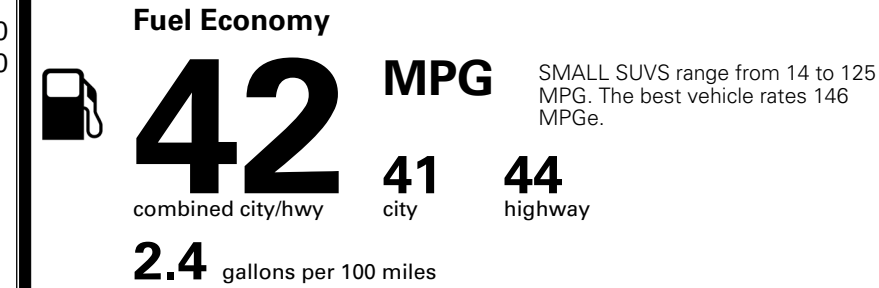

TOTAL ADDITIONAL WEIGHT: 7.3

EPA DOT Fuel Economy and Environment

Gasoline Vehicle

You save \$2,500
 in fuel costs over 5 years compared to the average new vehicle.

Annual fuel cost \$1,200

Actual results will vary for many reasons, including driving conditions and how you drive and maintain your vehicle. The average new vehicle gets 29 MPG and costs \$8,500 to fuel over 5 years. Cost estimates are based on 15,000 miles per year at \$ 3.30 per gallon. MPGe is miles per gasoline gallon equivalent. Vehicle emissions are a significant cause of climate change and smog.