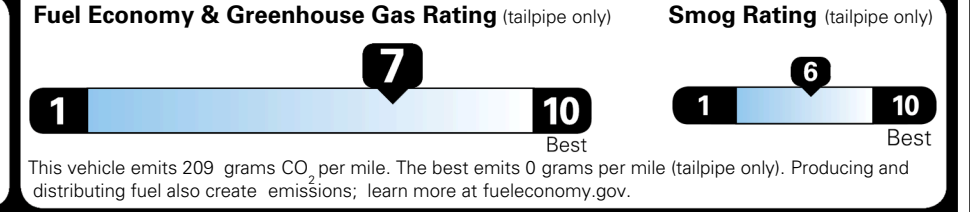

TOTAL ADDITIONAL WEIGHT: 7.3

EPA DOT Fuel Economy and Environment

Gasoline Vehicle

You save \$2,500
 in fuel costs over 5 years compared to the average new vehicle.

Annual fuel cost \$1,200

Actual results will vary for many reasons, including driving conditions and how you drive and maintain your vehicle. The average new vehicle gets 29 MPG and costs \$8,500 to fuel over 5 years. Cost estimates are based on 15,000 miles per year at \$ 3.30 per gallon. MPGe is miles per gasoline gallon equivalent. Vehicle emissions are a significant cause of climate change and smog.