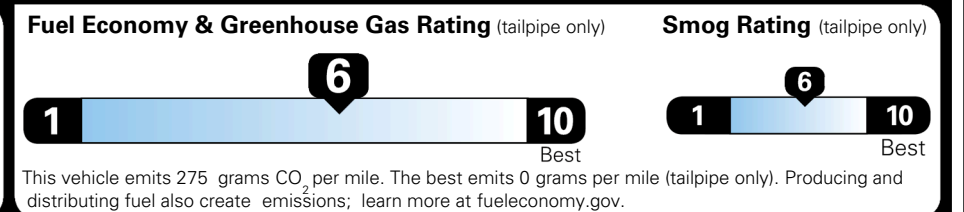

Actual results will vary for many reasons, including driving conditions and how you drive and maintain your vehicle. The average new vehicle gets 29 MPG and costs $8,500 to fuel over 5 years. Cost estimates are based on 15,000 miles per year at $ 3.30 per gallon. MPGe is miles per gasoline gallon equivalent. Vehicle emissions are a significant cause of climate change and smog.

fueleconomy.gov
Calculate personalized estimates and compare vehicles

Smartphone QR Code

GOVERNMENT 5-STAR SAFETY RATINGS

Overall Vehicle Score		Not Rated
Based on the combined rating of frontal, side and rollover. Should ONLY be compared to other vehicles of similar size and weight.		
Frontal	Driver	★★★★★
Crash	Passenger	★★★★
Based on the risk of injury in a frontal impact. Should ONLY be compared to other vehicles of similar size and weight.		
Side	Front seat	Not Rated
Crash	Rear seat	Not Rated
Star ratings based on the risk of injury in a side impact.		
Rollover		★★★★
Star ratings based on the risk of rollover in a single-vehicle crash.		

Star ratings range from 1 to 5 stars (★★★★★) with 5 being the highest.
Source: National Highway Traffic Safety Administration (NHTSA).
www.safercar.gov or 1-888-327-4236

Manufacturer's suggested retail price includes Manufacturer's recommended pre-delivery service. License and title fees, state and local taxes and other dealer installed options and accessories are not included in the manufacturer's suggested retail price.

PARTS CONTENT INFORMATION

FOR VEHICLES IN THIS CAR LINE U.S./CANADIAN PARTS CONTENT: 2 %

MAJOR SOURCES OF FOREIGN PARTS: KOREA: 90%

NOTE: PARTS CONTENT DOES NOT INCLUDE FINAL ASSEMBLY, DISTRIBUTION, OR OTHER NON-PARTS COSTS.

FOR THIS VEHICLE FINAL ASSEMBLY POINT: GWANGMYEONG, KOREA

COUNTRY OF ORIGIN: KOREA
ENGINE (MOTOR): KOREA
TRANSMISSION: KOREA