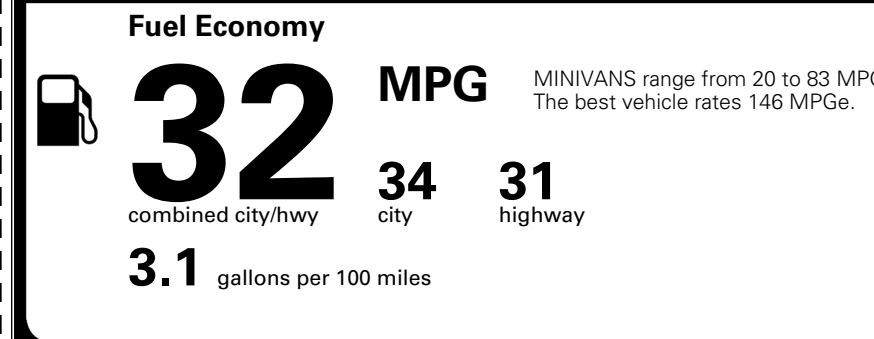

\$495.00
 \$1,000.00

\$315.00
 \$65.00
 \$80.00

\$ 50,445.00

\$ 1,545.00

\$ 51,990.00

TOTAL ADDITIONAL WEIGHT: 11.3

EPA DOT Fuel Economy and Environment

Gasoline Vehicle