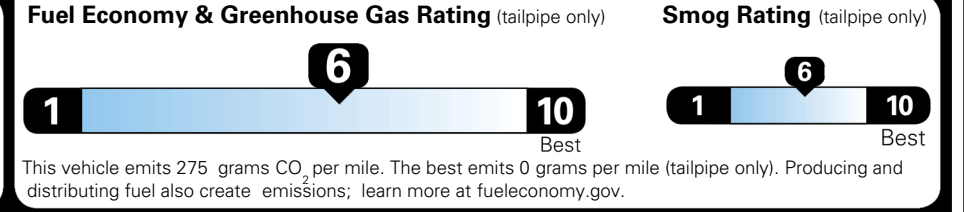

Actual results will vary for many reasons, including driving conditions and how you drive and maintain your vehicle. The average new vehicle gets 29 MPG and costs $8,500 to fuel over 5 years. Cost estimates are based on 15,000 miles per year at $ 3.30 per gallon. MPGe is miles per gasoline gallon equivalent. Vehicle emissions are a significant cause of climate change and smog.

fueleconomy.gov
Calculate personalized estimates and compare vehicles

Smartphone QR Code

GOVERNMENT 5-STAR SAFETY RATINGS

Overall Vehicle Score	Not Rated
Based on the combined rating of frontal, side and rollover. Should ONLY be compared to other vehicles of similar size and weight.	
Frontal	Driver ★ ★ ★ ★ ★
Crash	Passenger ★ ★ ★ ★
Based on the risk of injury in a frontal impact. Should ONLY be compared to other vehicles of similar size and weight.	
Side	Front seat Not Rated
Crash	Rear seat Not Rated
Star ratings based on the risk of injury in a side impact.	
Rollover	★ ★ ★ ★
Star ratings based on the risk of rollover in a single-vehicle crash.	

Star ratings range from 1 to 5 stars (★★★★★) with 5 being the highest.
Source: National Highway Traffic Safety Administration (NHTSA).
www.safercar.gov or 1-888-327-4236

Manufacturer's suggested retail price includes Manufacturer's recommended pre-delivery service. License and title fees, state and local taxes and other dealer installed options and accessories are not included in the manufacturer's suggested retail price.

PARTS CONTENT INFORMATION

FOR VEHICLES IN THIS CAR LINE U.S./CANADIAN PARTS CONTENT: 2 %

MAJOR SOURCES OF FOREIGN PARTS: KOREA: 90%

NOTE: PARTS CONTENT DOES NOT INCLUDE FINAL ASSEMBLY, DISTRIBUTION, OR OTHER NON-PARTS COSTS.

FOR THIS VEHICLE FINAL ASSEMBLY POINT: GWANGMYEONG, KOREA

COUNTRY OF ORIGIN ENGINE (MOTOR): KOREA

TRANSMISSION: KOREA