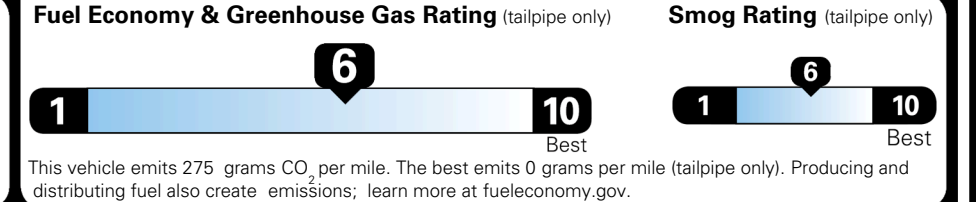

TOTAL ADDITIONAL WEIGHT: 11.3

EPA DOT Fuel Economy and Environment

Gasoline Vehicle

You save \$750
 in fuel costs over 5 years compared to the average new vehicle.

Annual fuel cost \$1,550

Actual results will vary for many reasons, including driving conditions and how you drive and maintain your vehicle. The average new vehicle gets 29 MPG and costs \$8,500 to fuel over 5 years. Cost estimates are based on 15,000 miles per year at \$ 3.30 per gallon. MPGe is miles per gasoline gallon equivalent. Vehicle emissions are a significant cause of climate change and smog.