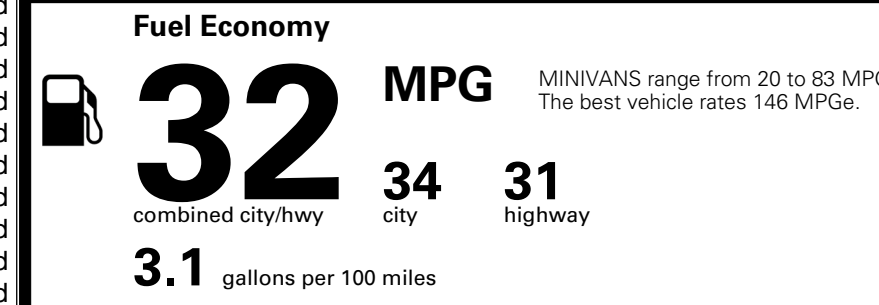

\$495.00
 Included

 \$285.00
 \$65.00
 \$80.00

MSRP INCLUDING OPTIONS

\$ 54,415.00

INLAND FREIGHT AND HANDLING

\$ 1,545.00

TOTAL MANUFACTURER'S SUGGESTED RETAIL PRICE ▶

\$ 55,960.00

TOTAL ADDITIONAL WEIGHT: 11.3

EPA DOT Fuel Economy and Environment

Gasoline Vehicle

You save \$750
 in fuel costs over 5 years compared to the average new vehicle.

Annual fuel cost \$1,550

Actual results will vary for many reasons, including driving conditions and how you drive and maintain your vehicle. The average new vehicle gets 29 MPG and costs \$8,500 to fuel over 5 years. Cost estimates are based on 15,000 miles per year at \$ 3.30 per gallon. MPGe is miles per gasoline gallon equivalent. Vehicle emissions are a significant cause of climate change and smog.