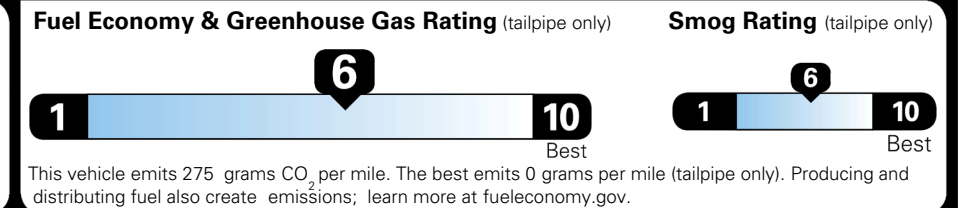

Actual results will vary for many reasons, including driving conditions and how you drive and maintain your vehicle. The average new vehicle gets 29 MPG and costs $8,500 to fuel over 5 years. Cost estimates are based on 15,000 miles per year at $ 3.30 per gallon. MPGe is miles per gasoline gallon equivalent. Vehicle emissions are a significant cause of climate change and smog.

fueleconomy.gov

Calculate personalized estimates and compare vehicles

GOVERNMENT 5-STAR SAFETY RATINGS

Overall Vehicle Score **Not Rated**

Based on the combined rating of frontal, side and rollover. Should ONLY be compared to other vehicles of similar size and weight.

Frontal **Driver** ★ ★ ★ ★ ★

Crash **Passenger** ★ ★ ★ ★

Based on the risk of injury in a frontal impact. Should ONLY be compared to other vehicles of similar size and weight.

Side **Front seat** **Not Rated**

Crash **Rear seat** **Not Rated**

Star ratings based on the risk of injury in a side impact.

Rollover ★ ★ ★ ★

Star ratings based on the risk of rollover in a single-vehicle crash.

Star ratings range from 1 to 5 stars (★★★★★) with 5 being the highest.

Source: National Highway Traffic Safety Administration (NHTSA).

www.safercar.gov or 1-888-327-4236

Manufacturer's suggested retail price includes Manufacturer's recommended pre-delivery service. License and title fees, state and local taxes and other dealer installed options and accessories are not included in the manufacturer's suggested retail price.

PARTS CONTENT INFORMATION

FOR VEHICLES IN THIS CAR LINE U.S./CANADIAN PARTS CONTENT: 2 %

MAJOR SOURCES OF FOREIGN PARTS: KOREA: 90%

NOTE: PARTS CONTENT DOES NOT INCLUDE FINAL ASSEMBLY, DISTRIBUTION, OR OTHER NON-PARTS COSTS.

FOR THIS VEHICLE FINAL ASSEMBLY POINT: GWANGMYEONG, KOREA

COUNTRY OF ORIGIN

ENGINE (MOTOR): KOREA

TRANSMISSION: KOREA