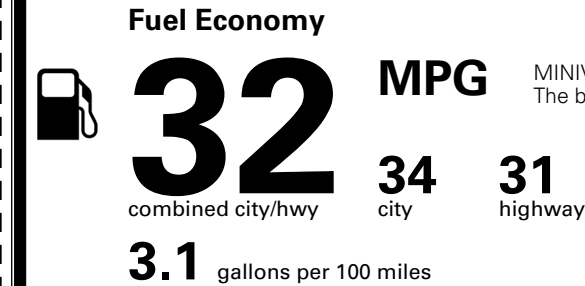

## EPA DOT Fuel Economy and Environment

Gasoline Vehicle

MINIVANS range from 20 to 83 MPG. The best vehicle rates 146 MPGe.

**You save \$750**  
 in fuel costs over 5 years compared to the average new vehicle.