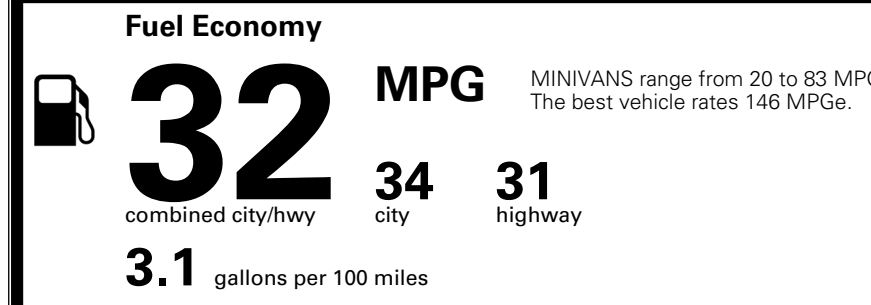

\$ 1,495.00

TOTAL MANUFACTURER'S SUGGESTED RETAIL PRICE ▶

\$ 57,515.00

TOTAL ADDITIONAL WEIGHT: 11.3

EPA DOT Fuel Economy and Environment

Gasoline Vehicle

You save \$750
 in fuel costs over 5 years compared to the average new vehicle.