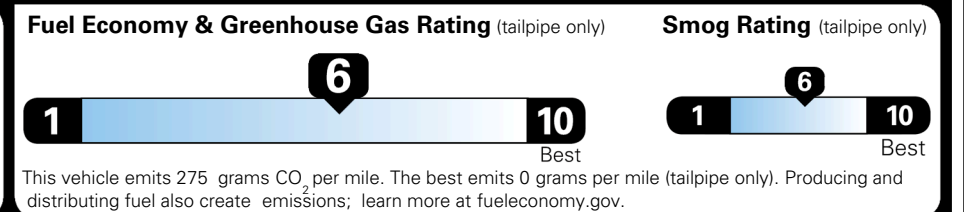

Actual results will vary for many reasons, including driving conditions and how you drive and maintain your vehicle. The average new vehicle gets 29 MPG and costs $8,500 to fuel over 5 years. Cost estimates are based on 15,000 miles per year at $ 3.30 per gallon. MPGe is miles per gasoline gallon equivalent. Vehicle emissions are a significant cause of climate change and smog.

fueleconomy.gov
Calculate personalized estimates and compare vehicles

Smartphone QR Code

GOVERNMENT 5-STAR SAFETY RATINGS

Overall Vehicle Score	Not Rated
Based on the combined rating of frontal, side and rollover. Should ONLY be compared to other vehicles of similar size and weight.	
Frontal	Driver ★ ★ ★ ★ ★
Crash	Passenger ★ ★ ★ ★
Based on the risk of injury in a frontal impact. Should ONLY be compared to other vehicles of similar size and weight.	
Side	Front seat Not Rated
Crash	Rear seat Not Rated
Star ratings based on the risk of injury in a side impact.	
Rollover	★ ★ ★ ★
Star ratings based on the risk of rollover in a single-vehicle crash.	

Star ratings range from 1 to 5 stars (★★★★★) with 5 being the highest.
Source: National Highway Traffic Safety Administration (NHTSA).
www.safercar.gov or 1-888-327-4236

Manufacturer's suggested retail price includes Manufacturer's recommended pre-delivery service. License and title fees, state and local taxes and other dealer installed options and accessories are not included in the manufacturer's suggested retail price.

PARTS CONTENT INFORMATION

FOR VEHICLES IN THIS CAR LINE U.S./CANADIAN PARTS CONTENT: 2 %

MAJOR SOURCES OF FOREIGN PARTS: KOREA: 90%

NOTE: PARTS CONTENT DOES NOT INCLUDE FINAL ASSEMBLY, DISTRIBUTION, OR OTHER NON-PARTS COSTS.

FOR THIS VEHICLE FINAL ASSEMBLY POINT: GWANGMYEONG, KOREA

COUNTRY OF ORIGIN ENGINE (MOTOR): KOREA

TRANSMISSION: KOREA