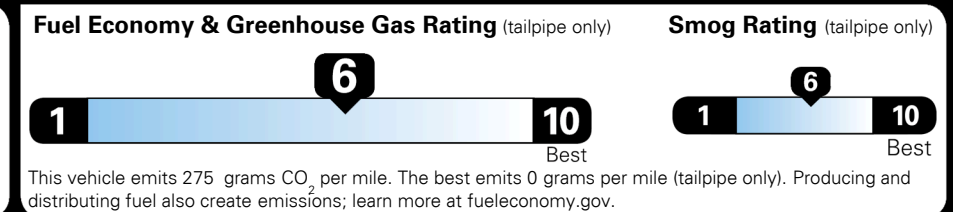

\$285.00
 \$65.00
 \$80.00

MSRP INCLUDING OPTIONS

\$ 53,520.00

INLAND FREIGHT AND HANDLING

\$ 1,495.00

TOTAL MANUFACTURER'S SUGGESTED RETAIL PRICE ▶

\$ 55,015.00

TOTAL ADDITIONAL WEIGHT: 11.3

EPA DOT Fuel Economy and Environment

Gasoline Vehicle

You save \$750
 in fuel costs over 5 years compared to the average new vehicle.

Annual fuel cost **\$1,550**

Actual results will vary for many reasons, including driving conditions and how you drive and maintain your vehicle. The average new vehicle gets 29 MPG and costs \$8,500 to fuel over 5 years. Cost estimates are based on 15,000 miles per year at \$ 3.30 per gallon. MPGe is miles per gasoline gallon equivalent. Vehicle emissions are a significant cause of climate change and smog.