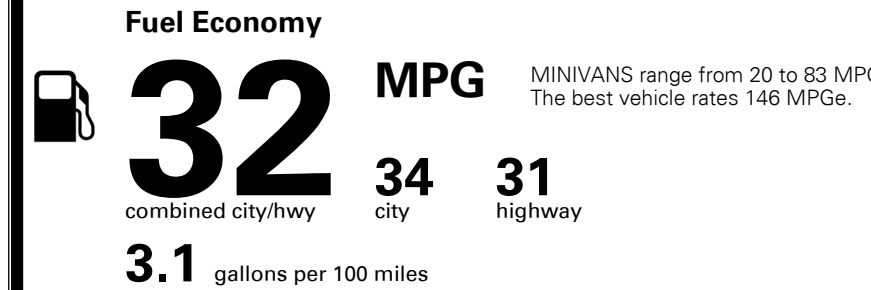

\$285.00
 \$65.00
 \$80.00

MSRP INCLUDING OPTIONS

\$ 53,520.00

INLAND FREIGHT AND HANDLING

\$ 1,495.00

TOTAL MANUFACTURER'S SUGGESTED RETAIL PRICE ▶

\$ 55,015.00

TOTAL ADDITIONAL WEIGHT: 11.3

EPA DOT Fuel Economy and Environment

Gasoline Vehicle

You save \$750
 in fuel costs over 5 years compared to the average new vehicle.

Annual fuel cost **\$1,550**

Actual results will vary for many reasons, including driving conditions and how you drive and maintain your vehicle. The average new vehicle gets 29 MPG and costs \$8,500 to fuel over 5 years. Cost estimates are based on 15,000 miles per year at \$ 3.30 per gallon. MPGe is miles per gasoline gallon equivalent. Vehicle emissions are a significant cause of climate change and smog.