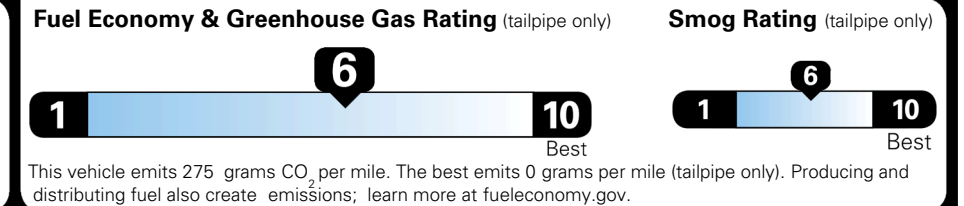

Included
 \$315.00
 \$65.00
 \$80.00

MSRP INCLUDING OPTIONS

\$ 53,950.00

INLAND FREIGHT AND HANDLING

\$ 1,545.00

TOTAL MANUFACTURER'S SUGGESTED RETAIL PRICE ▶

\$ 55,495.00

TOTAL ADDITIONAL WEIGHT: 11.3

EPA DOT Fuel Economy and Environment

Gasoline Vehicle

You save \$750
 in fuel costs over 5 years compared to the average new vehicle.

Annual fuel cost \$1,550

Actual results will vary for many reasons, including driving conditions and how you drive and maintain your vehicle. The average new vehicle gets 29 MPG and costs \$8,500 to fuel over 5 years. Cost estimates are based on 15,000 miles per year at \$ 3.30 per gallon. MPGe is miles per gasoline gallon equivalent. Vehicle emissions are a significant cause of climate change and smog.