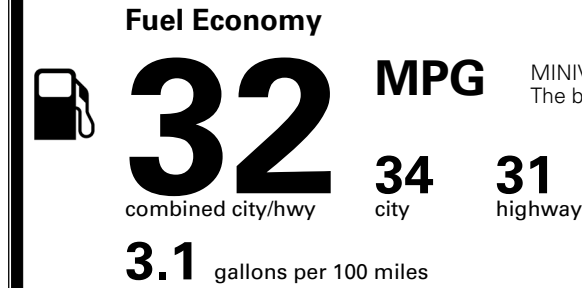

Included
 \$315.00
 \$65.00
 \$80.00

MSRP INCLUDING OPTIONS

\$ 53,950.00

INLAND FREIGHT AND HANDLING

\$ 1,545.00

TOTAL MANUFACTURER'S SUGGESTED RETAIL PRICE ▶

\$ 55,495.00

TOTAL ADDITIONAL WEIGHT: 11.3

EPA DOT Fuel Economy and Environment

Gasoline Vehicle

You save \$750
 in fuel costs over 5 years compared to the average new vehicle.

Annual fuel cost \$1,550

Actual results will vary for many reasons, including driving conditions and how you drive and maintain your vehicle. The average new vehicle gets 29 MPG and costs \$8,500 to fuel over 5 years. Cost estimates are based on 15,000 miles per year at \$ 3.30 per gallon. MPGe is miles per gasoline gallon equivalent. Vehicle emissions are a significant cause of climate change and smog.