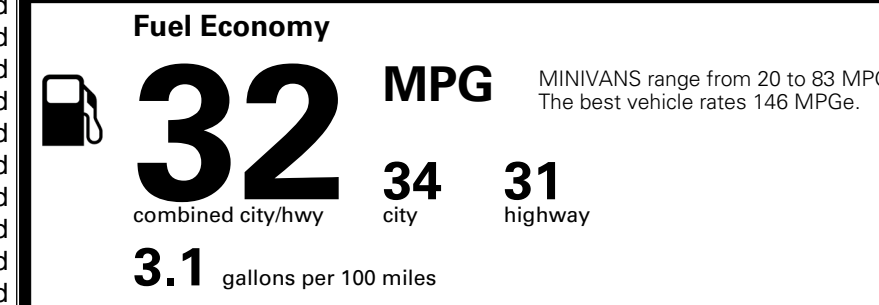

### TOTAL MANUFACTURER'S SUGGESTED RETAIL PRICE ▶

\$ 55,495.00

TOTAL ADDITIONAL WEIGHT: 11.3

## EPA DOT Fuel Economy and Environment

Gasoline Vehicle

**You save \$750**  
 in fuel costs over 5 years compared to the average new vehicle.

Annual fuel cost  
**\$1,550**

Actual results will vary for many reasons, including driving conditions and how you drive and maintain your vehicle. The average new vehicle gets 29 MPG and costs \$8,500 to fuel over 5 years. Cost estimates are based on 15,000 miles per year at \$ 3.30 per gallon. MPGe is miles per gasoline gallon equivalent. Vehicle emissions are a significant cause of climate change and smog.