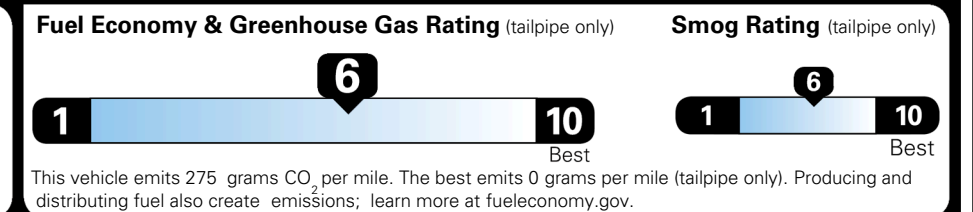

Actual results will vary for many reasons, including driving conditions and how you drive and maintain your vehicle. The average new vehicle gets 29 MPG and costs $8,500 to fuel over 5 years. Cost estimates are based on 15,000 miles per year at $ 3.30 per gallon. MPGe is miles per gasoline gallon equivalent. Vehicle emissions are a significant cause of climate change and smog.

fueleconomy.gov

Calculate personalized estimates and compare vehicles

GOVERNMENT 5-STAR SAFETY RATINGS

Overall Vehicle Score	Not Rated
Based on the combined rating of frontal, side and rollover. Should ONLY be compared to other vehicles of similar size and weight.	
Frontal	Driver ★ ★ ★ ★ ★
Crash	Passenger ★ ★ ★ ★
Based on the risk of injury in a frontal impact. Should ONLY be compared to other vehicles of similar size and weight.	
Side	Front seat Not Rated
Crash	Rear seat Not Rated
Star ratings based on the risk of injury in a side impact.	
Rollover	★ ★ ★ ★
Star ratings based on the risk of rollover in a single-vehicle crash.	

Star ratings range from 1 to 5 stars (★★★★★) with 5 being the highest.
Source: National Highway Traffic Safety Administration (NHTSA).
www.safercar.gov or 1-888-327-4236

Manufacturer's suggested retail price includes Manufacturer's recommended pre-delivery service. License and title fees, state and local taxes and other dealer installed options and accessories are not included in the manufacturer's suggested retail price.

PARTS CONTENT INFORMATION

FOR VEHICLES IN THIS CAR LINE U.S./CANADIAN PARTS CONTENT: 2 %

MAJOR SOURCES OF FOREIGN PARTS: KOREA: 90%

NOTE: PARTS CONTENT DOES NOT INCLUDE FINAL ASSEMBLY, DISTRIBUTION, OR OTHER NON-PARTS COSTS.

FOR THIS VEHICLE FINAL ASSEMBLY POINT: GWANGMYEONG, KOREA

COUNTRY OF ORIGIN
ENGINE (MOTOR): KOREA
TRANSMISSION: KOREA