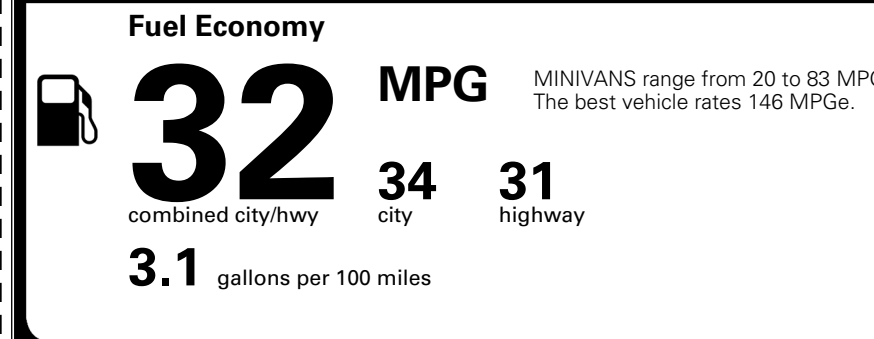

**Kia Connect may be currently unavailable for some Model Year 2022 and newer vehicles sold or purchased in Massachusetts; please see owners.kia.com for more information.

NOTE: When you purchase this vehicle, Kia America, Inc. collects personal information you provide to the dealership. For information on our collection and use of personal information and your rights, please see our Privacy Policy on www.kia.com.

MANUFACTURER'S SUGGESTED RETAIL PRICE ▶

$ 48,090.00

COMPARE HEV SX FEATURES

Added to/in place of standard HEV EX features

- Dual Power Sunroofs
- LED Fog Lights
- 12.3" Instrument Display
- Ventilated Front Seats
- LED Interior Lighting
- Surround View Monitor
- Blind-Spot View Monitor
- Parking Collision-Avoidance Assist - Reverse
- Parking Distance Warning - Side
- Highway Driving Assist 2
- Smartphone Digital Key* (Requires Kia Connect**)
- Rain-Sensing Wipers

ADDITIONAL INSTALLED EQUIPMENT:

(In addition to or in place of standard features)
Snow White Pearl Paint $495.00
SX Dark Edition Package $1,000.00
- Dark Edition Alloy Wheels
- Dark Exterior Accents
Carpeted Floor Mats (8-Passenger) $285.00
Cargo Net $65.00
Wheel Locks $80.00

MSRP INCLUDING OPTIONS

$ 50,015.00

INLAND FREIGHT AND HANDLING

$ 1,495.00

TOTAL MANUFACTURER'S SUGGESTED RETAIL PRICE ▶

$ 51,510.00

TOTAL ADDITIONAL WEIGHT: 11.3

EPA DOT Fuel Economy and Environment

Gasoline Vehicle

You save $750
in fuel costs over 5 years compared to the average new vehicle.

Annual fuel cost $1,550