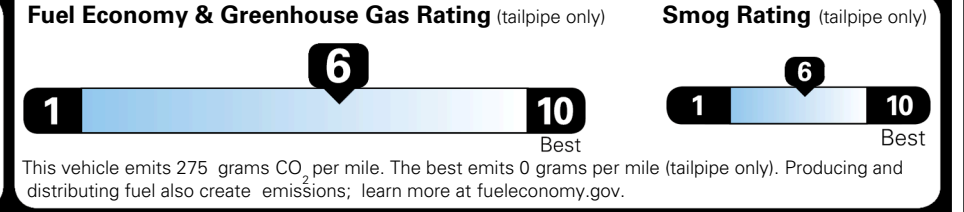

Actual results will vary for many reasons, including driving conditions and how you drive and maintain your vehicle. The average new vehicle gets 29 MPG and costs $8,500 to fuel over 5 years. Cost estimates are based on 15,000 miles per year at $ 3.30 per gallon. MPGe is miles per gasoline gallon equivalent. Vehicle emissions are a significant cause of climate change and smog.

fueleconomy.gov

Calculate personalized estimates and compare vehicles

GOVERNMENT 5-STAR SAFETY RATINGS

Overall Vehicle Score	Not Rated
Based on the combined rating of frontal, side and rollover. Should ONLY be compared to other vehicles of similar size and weight.	
Frontal	Driver ★ ★ ★ ★ ★
Crash	Passenger ★ ★ ★ ★
Based on the risk of injury in a frontal impact. Should ONLY be compared to other vehicles of similar size and weight.	
Side	Front seat Not Rated
Crash	Rear seat Not Rated
Star ratings based on the risk of injury in a side impact.	
Rollover	★ ★ ★ ★
Star ratings based on the risk of rollover in a single-vehicle crash.	

Star ratings range from 1 to 5 stars (★★★★★) with 5 being the highest.
Source: National Highway Traffic Safety Administration (NHTSA).
www.safercar.gov or 1-888-327-4236

Manufacturer's suggested retail price includes Manufacturer's recommended pre-delivery service. License and title fees, state and local taxes and other dealer installed options and accessories are not included in the manufacturer's suggested retail price.

PARTS CONTENT INFORMATION

FOR VEHICLES IN THIS CAR LINE U.S./CANADIAN PARTS CONTENT: 2 %

MAJOR SOURCES OF FOREIGN PARTS: KOREA: 90%

NOTE: PARTS CONTENT DOES NOT INCLUDE FINAL ASSEMBLY, DISTRIBUTION, OR OTHER NON-PARTS COSTS.

FOR THIS VEHICLE FINAL ASSEMBLY POINT: GWANGMYEONG, KOREA

COUNTRY OF ORIGIN ENGINE (MOTOR): KOREA

TRANSMISSION: KOREA