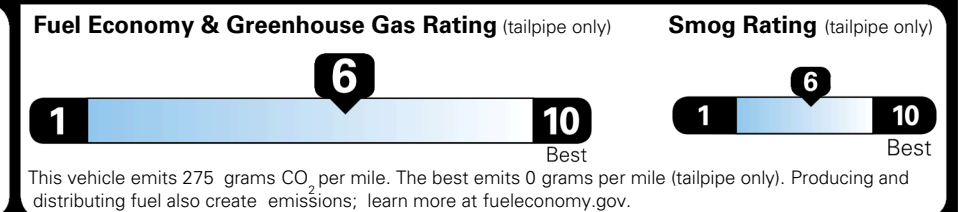

\$495.00
 \$2,500.00
 Included
 \$65.00
 \$80.00

MSRP INCLUDING OPTIONS

\$ 56,230.00

INLAND FREIGHT AND HANDLING

\$ 1,495.00

TOTAL MANUFACTURER'S SUGGESTED RETAIL PRICE ▶

\$ 57,725.00

TOTAL ADDITIONAL WEIGHT: 1.2

EPA DOT Fuel Economy and Environment

Gasoline Vehicle

You save \$750
 in fuel costs over 5 years compared to the average new vehicle.

Annual fuel cost \$1,550

Actual results will vary for many reasons, including driving conditions and how you drive and maintain your vehicle. The average new vehicle gets 29 MPG and costs \$8,500 to fuel over 5 years. Cost estimates are based on 15,000 miles per year at \$ 3.30 per gallon. MPGe is miles per gasoline gallon equivalent. Vehicle emissions are a significant cause of climate change and smog.