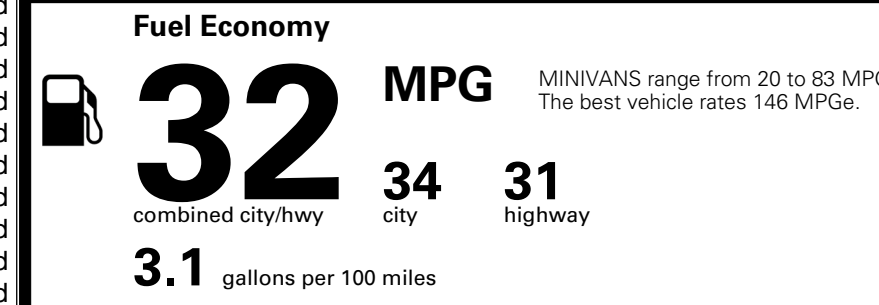

\$495.00
 \$2,500.00
 Included
 \$65.00
 \$80.00

MSRP INCLUDING OPTIONS

\$ 56,230.00

INLAND FREIGHT AND HANDLING

\$ 1,495.00

TOTAL MANUFACTURER'S SUGGESTED RETAIL PRICE ▶

\$ 57,725.00

TOTAL ADDITIONAL WEIGHT: 1.2

EPA DOT Fuel Economy and Environment

Gasoline Vehicle

You save \$750
 in fuel costs over 5 years compared to the average new vehicle.

Annual fuel cost \$1,550

Actual results will vary for many reasons, including driving conditions and how you drive and maintain your vehicle. The average new vehicle gets 29 MPG and costs \$8,500 to fuel over 5 years. Cost estimates are based on 15,000 miles per year at \$ 3.30 per gallon. MPGe is miles per gasoline gallon equivalent. Vehicle emissions are a significant cause of climate change and smog.