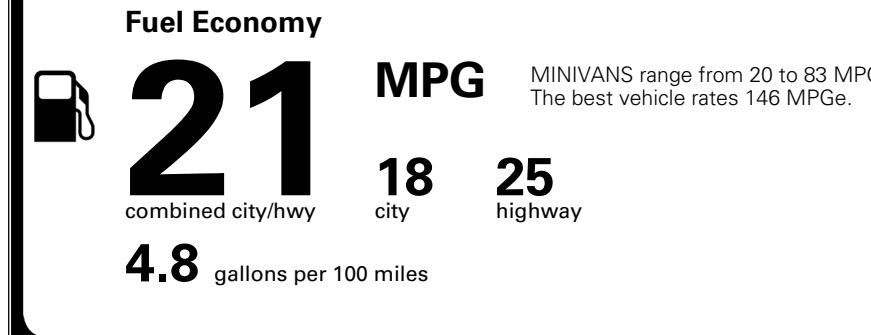

MSRP INCLUDING OPTIONS \$ 48,415.00

INLAND FREIGHT AND HANDLING \$ 1,545.00

TOTAL MANUFACTURER'S SUGGESTED RETAIL PRICE ▶ \$ 49,960.00

TOTAL ADDITIONAL WEIGHT: 12.6

EPA DOT Fuel Economy and Environment

Gasoline Vehicle