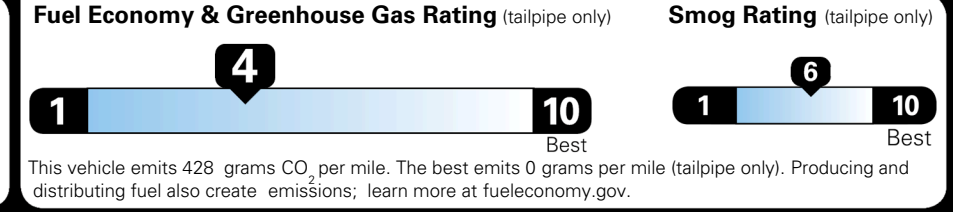

Actual results will vary for many reasons, including driving conditions and how you drive and maintain your vehicle. The average new vehicle gets 29 MPG and costs $8,500 to fuel over 5 years. Cost estimates are based on 15,000 miles per year at $ 3.30 per gallon. MPGe is miles per gasoline gallon equivalent. Vehicle emissions are a significant cause of climate change and smog.

fueleconomy.gov
Calculate personalized estimates and compare vehicles

GOVERNMENT 5-STAR SAFETY RATINGS

Overall Vehicle Score	Not Rated
Based on the combined rating of frontal, side and rollover. Should ONLY be compared to other vehicles of similar size and weight.	
Frontal	Driver ★ ★ ★ ★ ★
Crash	Passenger ★ ★ ★ ★
Based on the risk of injury in a frontal impact. Should ONLY be compared to other vehicles of similar size and weight.	
Side	Front seat Not Rated
Crash	Rear seat Not Rated
Star ratings based on the risk of injury in a side impact.	
Rollover	★ ★ ★ ★
Star ratings based on the risk of rollover in a single-vehicle crash.	

Star ratings range from 1 to 5 stars (★★★★★) with 5 being the highest.
Source: National Highway Traffic Safety Administration (NHTSA).
www.safercar.gov or 1-888-327-4236

Manufacturer's suggested retail price includes Manufacturer's recommended pre-delivery service. License and title fees, state and local taxes and other dealer installed options and accessories are not included in the manufacturer's suggested retail price.

PARTS CONTENT INFORMATION

FOR VEHICLES IN THIS CAR LINE U.S./CANADIAN PARTS CONTENT: 2 %

MAJOR SOURCES OF FOREIGN PARTS: KOREA: 95%

NOTE: PARTS CONTENT DOES NOT INCLUDE FINAL ASSEMBLY, DISTRIBUTION, OR OTHER NON-PARTS COSTS.

FOR THIS VEHICLE FINAL ASSEMBLY POINT: GWANGMYEONG, KOREA

COUNTRY OF ORIGIN ENGINE (MOTOR): KOREA
TRANSMISSION: KOREA

*Additional terms and conditions apply.
**Kia Connect may be currently unavailable for some Model Year 2022 and newer vehicles sold or purchased in Massachusetts; please see owners.kia.com for more information.
NOTE: When you purchase this vehicle, Kia America, Inc. collects personal information you provide to the dealership. For information on our collection and use of personal information and your rights, please see our Privacy Policy on www.kia.com.