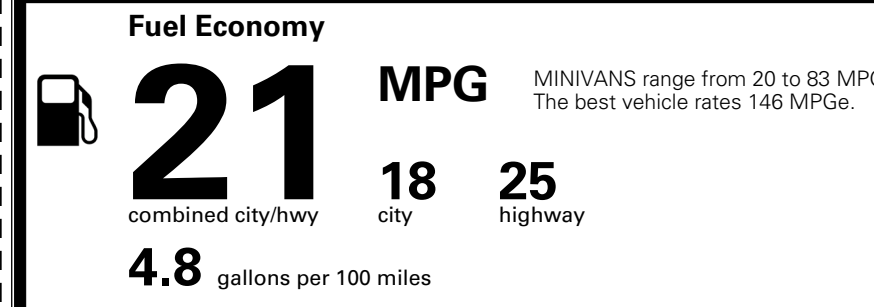

\$495.00
 \$285.00
 \$65.00
 \$80.00

MSRP INCLUDING OPTIONS

\$ 52,415.00

INLAND FREIGHT AND HANDLING

\$ 1,545.00

TOTAL MANUFACTURER'S SUGGESTED RETAIL PRICE ▶

\$ 53,960.00

TOTAL ADDITIONAL WEIGHT: 12.6

EPA DOT Fuel Economy and Environment

Gasoline Vehicle

You spend **\$3,250** more in fuel costs over 5 years compared to the average new vehicle.

Annual fuel cost **\$2,350**

Actual results will vary for many reasons, including driving conditions and how you drive and maintain your vehicle. The average new vehicle gets 29 MPG and costs \$8,500 to fuel over 5 years. Cost estimates are based on 15,000 miles per year at \$ 3.30 per gallon. MPGe is miles per gasoline gallon equivalent. Vehicle emissions are a significant cause of climate change and smog.