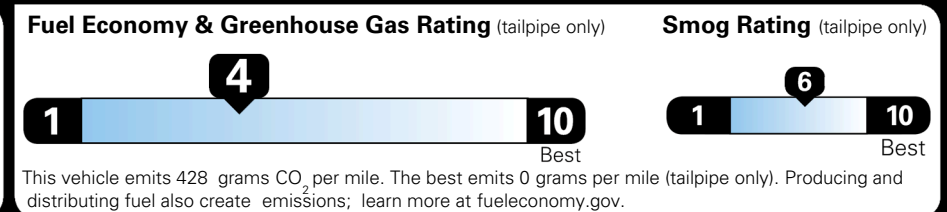

\$495.00
 \$285.00
 \$65.00
 \$80.00

MSRP INCLUDING OPTIONS

\$ 52,415.00

INLAND FREIGHT AND HANDLING

\$ 1,545.00

TOTAL MANUFACTURER'S SUGGESTED RETAIL PRICE ▶

\$ 53,960.00

TOTAL ADDITIONAL WEIGHT: 12.6

EPA DOT Fuel Economy and Environment

Gasoline Vehicle

You spend **\$3,250** more in fuel costs over 5 years compared to the average new vehicle.

Annual fuel cost **\$2,350**

Actual results will vary for many reasons, including driving conditions and how you drive and maintain your vehicle. The average new vehicle gets 29 MPG and costs \$8,500 to fuel over 5 years. Cost estimates are based on 15,000 miles per year at \$ 3.30 per gallon. MPGe is miles per gasoline gallon equivalent. Vehicle emissions are a significant cause of climate change and smog.