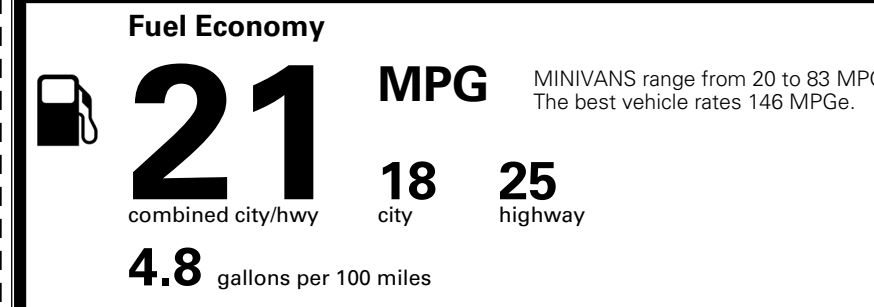

TOTAL MANUFACTURER'S SUGGESTED RETAIL PRICE ▶

TOTAL ADDITIONAL WEIGHT: 12.6

\$ 51,490.00

Included
 Included
 Included
 Included
 Included
 Included
 Included
 Included
 Included

\$495.00
 \$285.00
 \$65.00
 \$80.00

\$ 52,415.00

\$ 1,545.00

\$ 53,960.00

EPA DOT Fuel Economy and Environment

Gasoline Vehicle

You spend \$3,250 more in fuel costs over 5 years
 compared to the average new vehicle.

Annual fuel cost \$2,350

Actual results will vary for many reasons, including driving conditions and how you drive and maintain your vehicle. The average new vehicle gets 29 MPG and costs \$8,500 to fuel over 5 years. Cost estimates are based on 15,000 miles per year at \$ 3.30 per gallon. MPGe is miles per gasoline gallon equivalent. Vehicle emissions are a significant cause of climate change and smog.