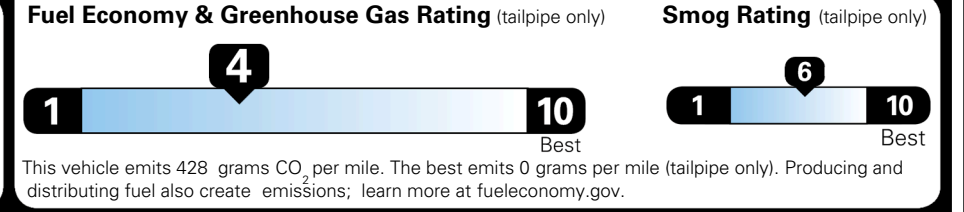

\$ 52,415.00

\$ 1,545.00

\$ 53,960.00

EPA DOT Fuel Economy and Environment

Gasoline Vehicle

You spend \$3,250 more in fuel costs over 5 years
 compared to the average new vehicle.

Annual fuel cost \$2,350

Actual results will vary for many reasons, including driving conditions and how you drive and maintain your vehicle. The average new vehicle gets 29 MPG and costs \$8,500 to fuel over 5 years. Cost estimates are based on 15,000 miles per year at \$ 3.30 per gallon. MPGe is miles per gasoline gallon equivalent. Vehicle emissions are a significant cause of climate change and smog.