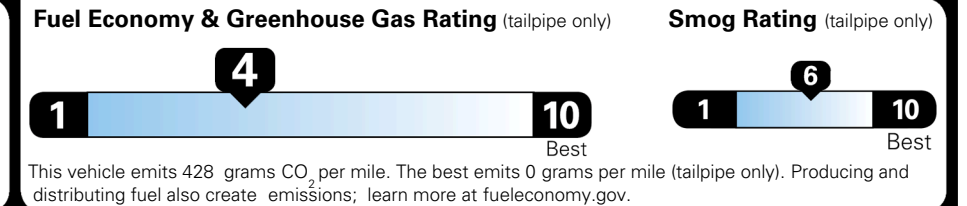

\$ 52,415.00

\$ 1,545.00

\$ 53,960.00

EPA DOT Fuel Economy and Environment

Gasoline Vehicle

You spend
\$3,250
 more in fuel costs
 over 5 years
 compared to the
 average new vehicle.

Annual fuel cost
\$2,350