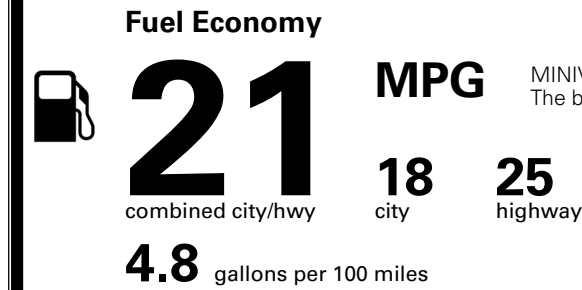

\$ 52,415.00

\$ 1,545.00

\$ 53,960.00

EPA DOT Fuel Economy and Environment

Gasoline Vehicle

You spend
\$3,250
 more in fuel costs
 over 5 years
 compared to the
 average new vehicle.

Annual fuel cost
\$2,350