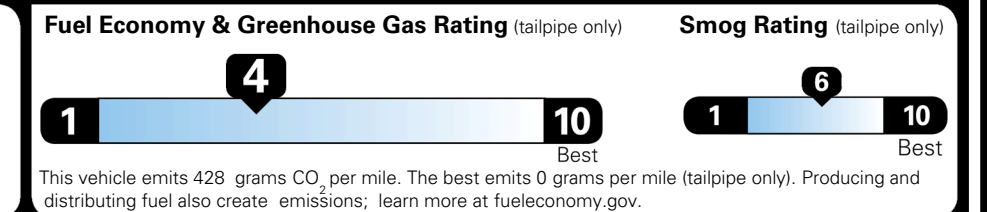

TOTAL ADDITIONAL WEIGHT: 17.1

EPA DOT Fuel Economy and Environment

Gasoline Vehicle

You spend \$3,250 more in fuel costs over 5 years compared to the average new vehicle.

Annual fuel cost \$2,350

Actual results will vary for many reasons, including driving conditions and how you drive and maintain your vehicle. The average new vehicle gets 29 MPG and costs \$8,500 to fuel over 5 years. Cost estimates are based on 15,000 miles per year at \$ 3.30 per gallon. MPGe is miles per gasoline gallon equivalent. Vehicle emissions are a significant cause of climate change and smog.