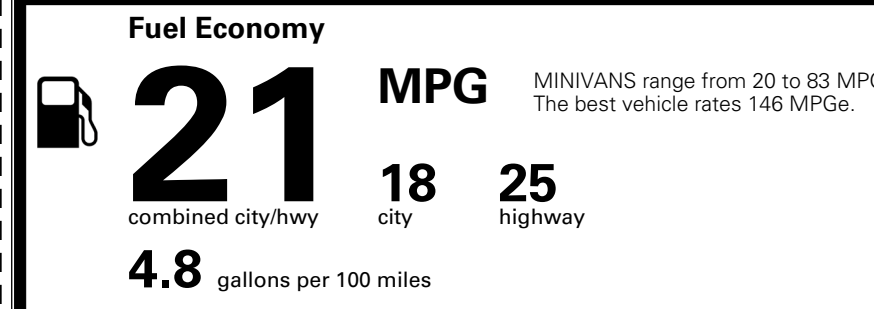

\$495.00
 \$2,500.00
 Included
 \$285.00
 \$65.00
 \$80.00

MSRP INCLUDING OPTIONS

\$ 54,915.00

INLAND FREIGHT AND HANDLING

\$ 1,545.00

TOTAL MANUFACTURER'S SUGGESTED RETAIL PRICE ▶

\$ 56,460.00

*Additional terms and conditions apply.
 **Kia Connect may be currently unavailable for some Model Year 2022 and newer vehicles sold or purchased in Massachusetts; please see owners.kia.com for more information.
 NOTE: When you purchase this vehicle, Kia America, Inc. collects personal information you provide to the dealership. For information on our collection and use of personal information and your rights, please see our Privacy Policy on www.kia.com.

TOTAL ADDITIONAL WEIGHT: 17.1

EPA DOT Fuel Economy and Environment

Gasoline Vehicle

You spend \$3,250 more in fuel costs over 5 years compared to the average new vehicle.

Annual fuel cost \$2,350

Actual results will vary for many reasons, including driving conditions and how you drive and maintain your vehicle. The average new vehicle gets 29 MPG and costs \$8,500 to fuel over 5 years. Cost estimates are based on 15,000 miles per year at \$ 3.30 per gallon. MPGe is miles per gasoline gallon equivalent. Vehicle emissions are a significant cause of climate change and smog.