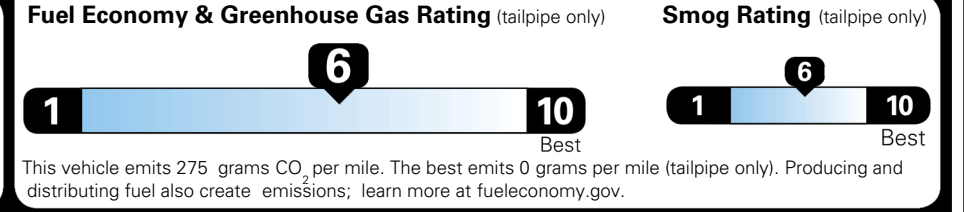

\$495.00
 \$285.00
 \$65.00
 \$80.00

MSRP INCLUDING OPTIONS

\$ 44,115.00

INLAND FREIGHT AND HANDLING

\$ 1,495.00

TOTAL MANUFACTURER'S SUGGESTED RETAIL PRICE ▶

\$ 45,610.00

TOTAL ADDITIONAL WEIGHT: 11.3

EPA DOT Fuel Economy and Environment

Gasoline Vehicle

You save \$750
 in fuel costs over 5 years compared to the average new vehicle.

Annual fuel cost
\$1,550

Actual results will vary for many reasons, including driving conditions and how you drive and maintain your vehicle. The average new vehicle gets 29 MPG and costs \$8,500 to fuel over 5 years. Cost estimates are based on 15,000 miles per year at \$ 3.30 per gallon. MPGe is miles per gasoline gallon equivalent. Vehicle emissions are a significant cause of climate change and smog.