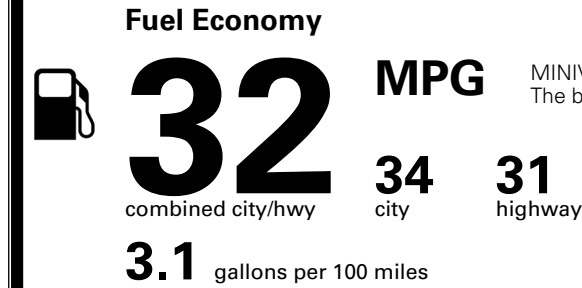

\$495.00
 \$315.00
 \$65.00
 \$80.00

MSRP INCLUDING OPTIONS

\$ 44,545.00

INLAND FREIGHT AND HANDLING

\$ 1,545.00

TOTAL MANUFACTURER'S SUGGESTED RETAIL PRICE ▶

\$ 46,090.00

TOTAL ADDITIONAL WEIGHT: 11.3

EPA DOT Fuel Economy and Environment

Gasoline Vehicle

MINIVANS range from 20 to 83 MPG.
 The best vehicle rates 146 MPGe.

You save \$750
 in fuel costs
 over 5 years
 compared to the
 average new vehicle.