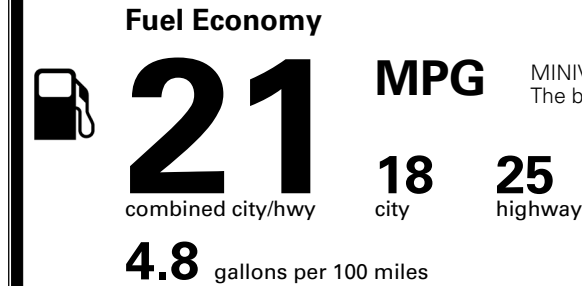

EPA DOT Fuel Economy and Environment

Gasoline Vehicle

MINIVANS range from 20 to 83 MPG. The best vehicle rates 146 MPGe.

You spend **$3,250** more in fuel costs over 5 years compared to the average new vehicle.

Annual fuel cost **$2,350**