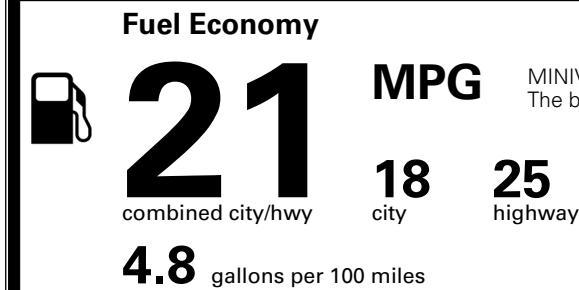

\$495.00
 \$285.00
 \$65.00
 \$80.00

MSRP INCLUDING OPTIONS

\$ 42,515.00

INLAND FREIGHT AND HANDLING

\$ 1,545.00

TOTAL MANUFACTURER'S SUGGESTED RETAIL PRICE ▶

\$ 44,060.00

TOTAL ADDITIONAL WEIGHT: 12.6

EPA DOT Fuel Economy and Environment

Gasoline Vehicle

You spend \$3,250 more in fuel costs over 5 years compared to the average new vehicle.

Annual fuel cost \$2,350

Actual results will vary for many reasons, including driving conditions and how you drive and maintain your vehicle. The average new vehicle gets 29 MPG and costs \$8,500 to fuel over 5 years. Cost estimates are based on 15,000 miles per year at \$ 3.30 per gallon. MPGe is miles per gasoline gallon equivalent. Vehicle emissions are a significant cause of climate change and smog.