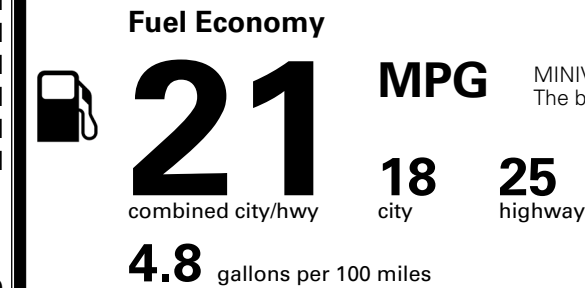

MSRP INCLUDING OPTIONS

\$ 39,740.00

INLAND FREIGHT AND HANDLING

\$ 1,545.00

TOTAL MANUFACTURER'S SUGGESTED RETAIL PRICE ▶

\$ 41,285.00

TOTAL ADDITIONAL WEIGHT: 11.9

EPA DOT Fuel Economy and Environment

MINIVANS range from 20 to 83 MPG. The best vehicle rates 146 MPGe.

You spend \$3,250 more in fuel costs over 5 years compared to the average new vehicle.

Annual fuel cost \$2,350

Actual results will vary for many reasons, including driving conditions and how you drive and maintain your vehicle. The average new vehicle gets 29 MPG and costs \$8,500 to fuel over 5 years. Cost estimates are based on 15,000 miles per year at \$ 3.30 per gallon. MPGe is miles per gasoline gallon equivalent. Vehicle emissions are a significant cause of climate change and smog.