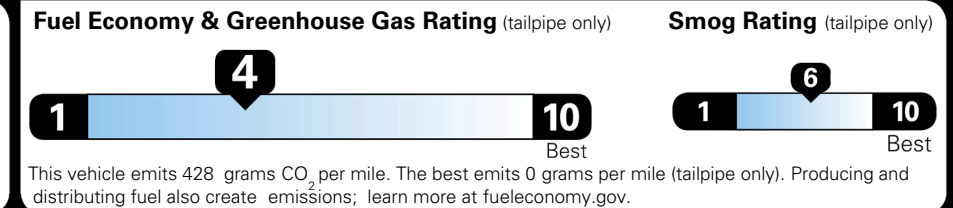

MSRP INCLUDING OPTIONS

\$ 39,740.00

INLAND FREIGHT AND HANDLING

\$ 1,545.00

TOTAL MANUFACTURER'S SUGGESTED RETAIL PRICE ▶

\$ 41,285.00

TOTAL ADDITIONAL WEIGHT: 11.9

EPA DOT Fuel Economy and Environment

MINIVANS range from 20 to 83 MPG. The best vehicle rates 146 MPGe.

You spend \$3,250 more in fuel costs over 5 years compared to the average new vehicle.

Annual fuel cost \$2,350

Actual results will vary for many reasons, including driving conditions and how you drive and maintain your vehicle. The average new vehicle gets 29 MPG and costs \$8,500 to fuel over 5 years. Cost estimates are based on 15,000 miles per year at \$ 3.30 per gallon. MPGe is miles per gasoline gallon equivalent. Vehicle emissions are a significant cause of climate change and smog.