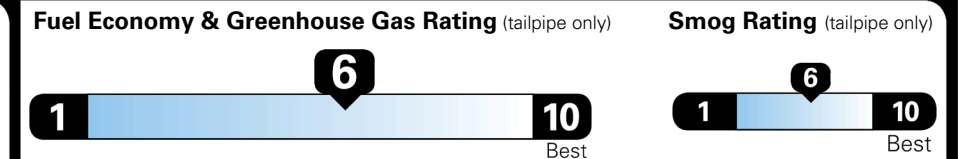

This vehicle emits 309 grams CO₂ per mile. The best emits 0 grams per mile (tailpipe only). Producing and distributing fuel also create emissions; learn more at fueleconomy.gov.

Actual results will vary for many reasons, including driving conditions and how you drive and maintain your vehicle. The average new vehicle gets 29 MPG and costs $8,500 to fuel over 5 years. Cost estimates are based on 15,000 miles per year at $ 3.30 per gallon. MPGe is miles per gasoline gallon equivalent. Vehicle emissions are a significant cause of climate change and smog.

fueleconomy.gov

Calculate personalized estimates and compare vehicles

GOVERNMENT 5-STAR SAFETY RATINGS

Overall Vehicle Score ★ ★ ★ ★ ★
Based on the combined rating of frontal, side and rollover.
Should ONLY be compared to other vehicles of similar size and weight.

Frontal Driver ★ ★ ★ ★ ★
Passenger ★ ★ ★ ★ ★
Crash
Based on the risk of injury in a frontal impact.
Should ONLY be compared to other vehicles of similar size and weight.

Side Front seat ★ ★ ★ ★ ★
Rear seat ★ ★ ★ ★ ★
Crash
Star ratings based on the risk of injury in a side impact.

Rollover ★ ★ ★ ★ ★
Star ratings based on the risk of rollover in a single-vehicle crash.

Star ratings range from 1 to 5 stars (★★★★★) with 5 being the highest.
Source: National Highway Traffic Safety Administration (NHTSA).
www.safercar.gov or 1-888-327-4236

Manufacturer's suggested retail price includes Manufacturer's recommended pre-delivery service. License and title fees, state and local taxes and other dealer installed options and accessories are not included in the manufacturer's suggested retail price.

PARTS CONTENT INFORMATION

FOR VEHICLES IN THIS CAR LINE U.S./CANADIAN PARTS CONTENT: 3 %

MAJOR SOURCES OF FOREIGN PARTS: KOREA: 90%

NOTE: PARTS CONTENT DOES NOT INCLUDE FINAL ASSEMBLY, DISTRIBUTION, OR OTHER NON-PARTS COSTS.

FOR THIS VEHICLE FINAL ASSEMBLY POINT: GWANGJU, KOREA

COUNTRY OF ORIGIN
ENGINE (MOTOR): KOREA
TRANSMISSION: KOREA