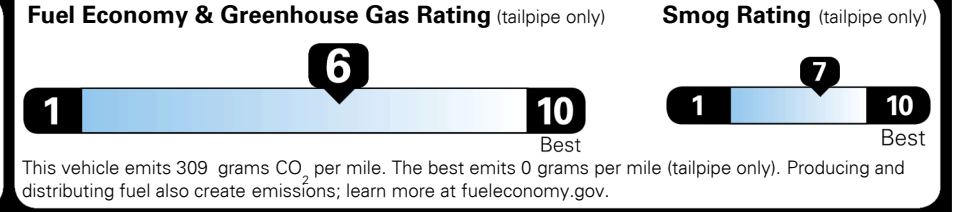

Actual results will vary for many reasons, including driving conditions and how you drive and maintain your vehicle. The average new vehicle gets 28 MPG and costs $9,750 to fuel over 5 years. Cost estimates are based on 15,000 miles per year at $ 3.60 per gallon. MPGe is miles per gasoline gallon equivalent. Vehicle emissions are a significant cause of climate change and smog.

fueleconomy.gov
Calculate personalized estimates and compare vehicles

Smartphone QR Code