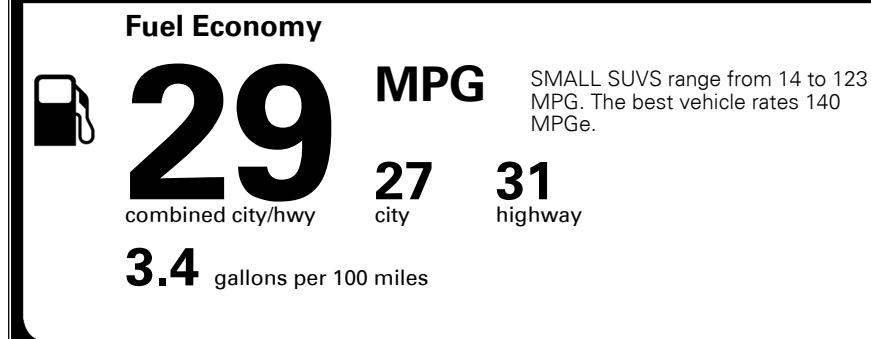

INLAND FREIGHT AND HANDLING \$ 1,325.00

TOTAL MANUFACTURER'S SUGGESTED RETAIL PRICE ▶ \$ 30,005.00

TOTAL ADDITIONAL WEIGHT: 7.2

EPA DOT Fuel Economy and Environment

Gasoline Vehicle

You save \$500
 in fuel costs over 5 years compared to the average new vehicle.