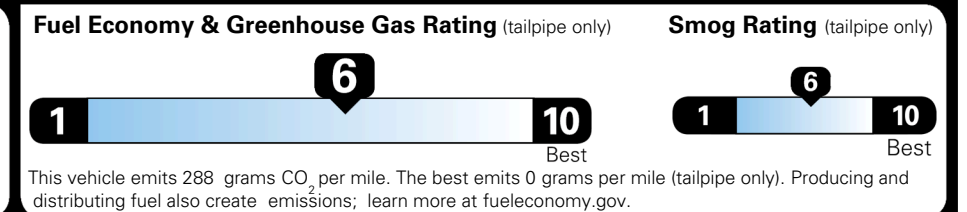

\$ 26,490.00

MSRP INCLUDING OPTIONS \$ 28,105.00

INLAND FREIGHT AND HANDLING \$ 1,495.00

TOTAL MANUFACTURER'S SUGGESTED RETAIL PRICE ▶ \$ 29,600.00

TOTAL ADDITIONAL WEIGHT: 46.9

*Additional terms and conditions apply.
 **Kia Connect may be currently unavailable for some Model Year 2022 and newer vehicles sold or purchased in Massachusetts; please see owners.kia.com for more information.
 NOTE: When you purchase this vehicle, Kia America, Inc. collects personal information you provide to the dealership. For information on our collection and use of personal information and your rights, please see our Privacy Policy on www.kia.com.

EPA DOT Fuel Economy and Environment

Gasoline Vehicle

You save \$500
 in fuel costs over 5 years compared to the average new vehicle.

Annual fuel cost \$1,600

Actual results will vary for many reasons, including driving conditions and how you drive and maintain your vehicle. The average new vehicle gets 29 MPG and costs \$8,500 to fuel over 5 years. Cost estimates are based on 15,000 miles per year at \$ 3.30 per gallon. MPGe is miles per gasoline gallon equivalent. Vehicle emissions are a significant cause of climate change and smog.