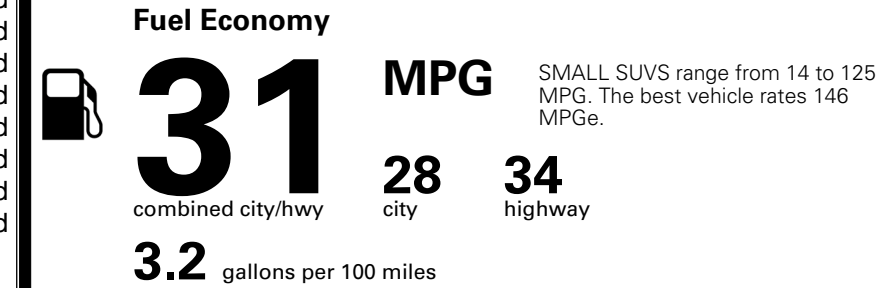

MANUFACTURER'S SUGGESTED RETAIL PRICE ▶

COMPARE EX FWD FEATURES

Added to/in place of standard S FWD features

- 10.25" Instrument Display
- SynTex Seating Material
- Heated Front Seats
- Power Driver's Seat w/ Power Lumbar
- Dual Illuminated Vanity Mirrors
- Wireless Phone Charger
- Parking Distance Warning - Reverse

ADDITIONAL INSTALLED EQUIPMENT: (In addition to or in place of standard features)

Snow White Pearl Paint $395.00
Carpeted Floor Mats $200.00
Cargo Net, Floor Style $60.00
Cargo Cover $160.00
Auto-Dimming Mirror w/ HomeLink™ $375.00
Lifestyle Hitch (Not Tow Capable) $350.00
Roadside Assistance Kit $75.00

$ 26,490.00

MSRP INCLUDING OPTIONS $ 28,105.00

INLAND FREIGHT AND HANDLING $ 1,495.00

TOTAL MANUFACTURER'S SUGGESTED RETAIL PRICE ▶ $ 29,600.00

TOTAL ADDITIONAL WEIGHT: 46.9

*Additional terms and conditions apply.
**Kia Connect may be currently unavailable for some Model Year 2022 and newer vehicles sold or purchased in Massachusetts; please see owners.kia.com for more information.
NOTE: When you purchase this vehicle, Kia America, Inc. collects personal information you provide to the dealership. For information on our collection and use of personal information and your rights, please see our Privacy Policy on www.kia.com.

EPA DOT Fuel Economy and Environment

Gasoline Vehicle

You save $500
in fuel costs over 5 years compared to the average new vehicle.

Annual fuel cost $1,600