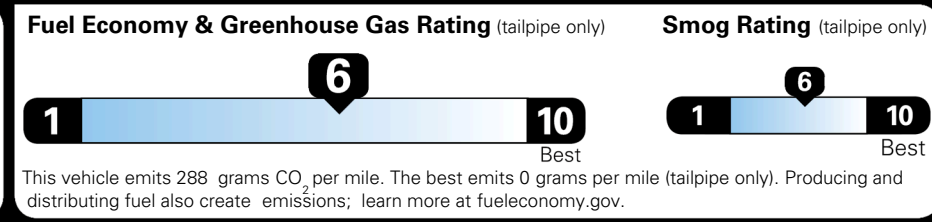

TOTAL ADDITIONAL WEIGHT: 12.0

EPA DOT Fuel Economy and Environment

Gasoline Vehicle

You save \$500
 in fuel costs over 5 years compared to the average new vehicle.

Annual fuel cost \$1,600

Actual results will vary for many reasons, including driving conditions and how you drive and maintain your vehicle. The average new vehicle gets 29 MPG and costs \$8,500 to fuel over 5 years. Cost estimates are based on 15,000 miles per year at \$ 3.30 per gallon. MPGe is miles per gasoline gallon equivalent. Vehicle emissions are a significant cause of climate change and smog.