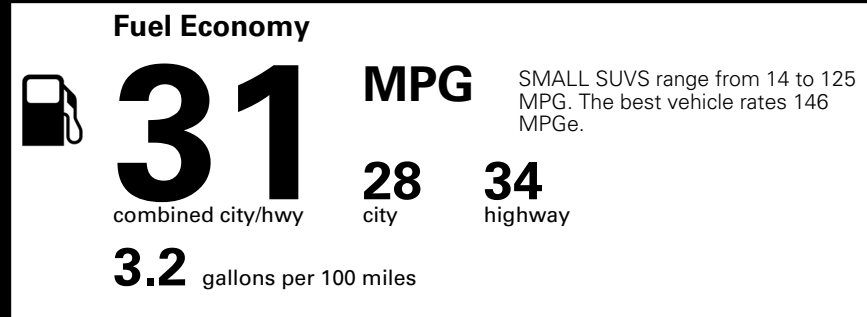

TOTAL ADDITIONAL WEIGHT: 12.0

EPA DOT Fuel Economy and Environment

Gasoline Vehicle

You save \$500
 in fuel costs over 5 years compared to the average new vehicle.

Annual fuel cost \$1,600

Actual results will vary for many reasons, including driving conditions and how you drive and maintain your vehicle. The average new vehicle gets 29 MPG and costs \$8,500 to fuel over 5 years. Cost estimates are based on 15,000 miles per year at \$ 3.30 per gallon. MPGe is miles per gasoline gallon equivalent. Vehicle emissions are a significant cause of climate change and smog.