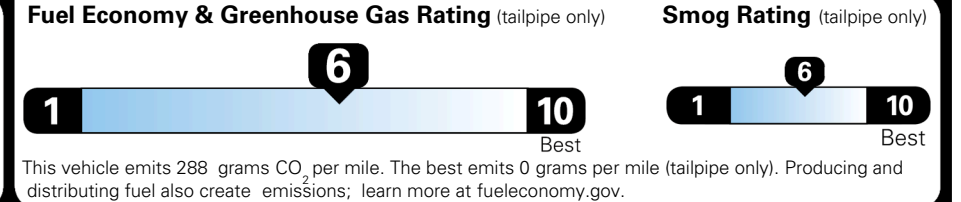

EPA DOT Fuel Economy and Environment

Gasoline Vehicle

You save \$500
 in fuel costs over 5 years compared to the average new vehicle.

Annual fuel cost \$1,600

Actual results will vary for many reasons, including driving conditions and how you drive and maintain your vehicle. The average new vehicle gets 29 MPG and costs \$8,500 to fuel over 5 years. Cost estimates are based on 15,000 miles per year at \$ 3.30 per gallon. MPGe is miles per gasoline gallon equivalent. Vehicle emissions are a significant cause of climate change and smog.