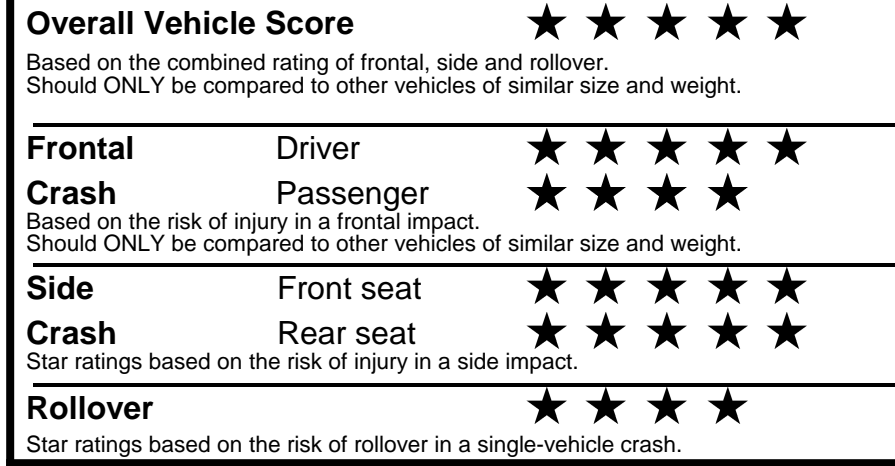

fueleconomy.gov

Calculate personalized estimates and compare vehicles

GOVERNMENT 5-STAR SAFETY RATINGS

Star ratings range from 1 to 5 stars (★★★★★) with 5 being the highest.
 Source: National Highway Traffic Safety Administration (NHTSA).
www.safercar.gov or 1-888-327-4236