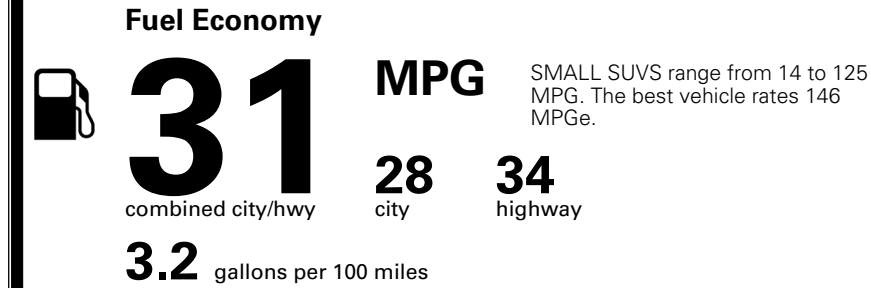

EPA DOT Fuel Economy and Environment

Gasoline Vehicle

You save \$500
 in fuel costs over 5 years compared to the average new vehicle.

Annual fuel cost \$1,600

Actual results will vary for many reasons, including driving conditions and how you drive and maintain your vehicle. The average new vehicle gets 29 MPG and costs \$8,500 to fuel over 5 years. Cost estimates are based on 15,000 miles per year at \$ 3.30 per gallon. MPGe is miles per gasoline gallon equivalent. Vehicle emissions are a significant cause of climate change and smog.