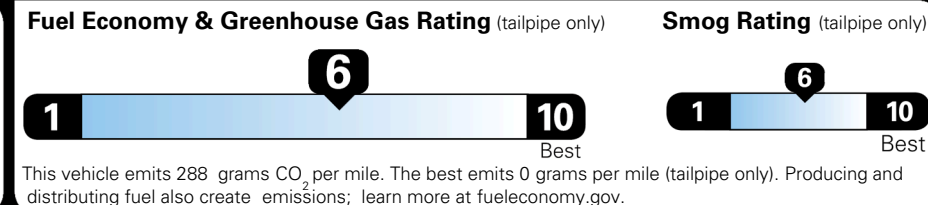

MSRP INCLUDING OPTIONS \$ 27,925.00

INLAND FREIGHT AND HANDLING \$ 1,495.00

TOTAL MANUFACTURER'S SUGGESTED RETAIL PRICE ▶ \$ 29,420.00

TOTAL ADDITIONAL WEIGHT: 12.0

\$ 26,490.00

Included
 Included
 Included
 Included
 Included
 Included
 Included

EPA DOT Fuel Economy and Environment

Gasoline Vehicle

You save \$500
 in fuel costs over 5 years compared to the average new vehicle.

Annual fuel cost \$1,600

Actual results will vary for many reasons, including driving conditions and how you drive and maintain your vehicle. The average new vehicle gets 29 MPG and costs \$8,500 to fuel over 5 years. Cost estimates are based on 15,000 miles per year at \$ 3.30 per gallon. MPGe is miles per gasoline gallon equivalent. Vehicle emissions are a significant cause of climate change and smog.