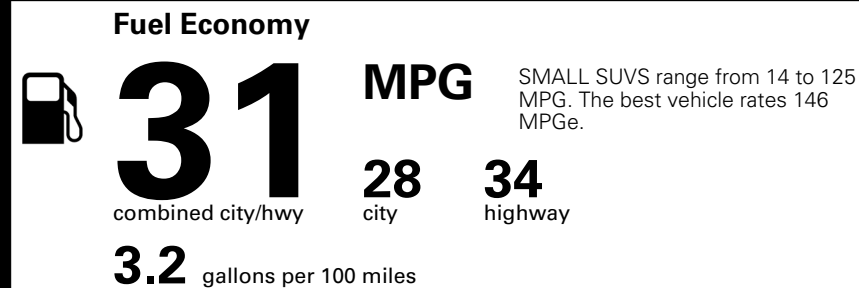

MANUFACTURER'S SUGGESTED RETAIL PRICE ▶

COMPARE EX FWD FEATURES

Added to/in place of standard S FWD features

- 10.25" Instrument Display
- SynTex Seating Material
- Heated Front Seats
- Power Driver's Seat w/ Power Lumbar
- Dual Illuminated Vanity Mirrors
- Wireless Phone Charger
- Parking Distance Warning - Reverse

ADDITIONAL INSTALLED EQUIPMENT: (In addition to or in place of standard features)

EX Sunroof Package $800.00
- Power Sunroof with Sunshade
- 17" Gloss Black Alloy Wheels
Carpeted Floor Mats $200.00
Cargo Net, Floor Style $60.00
Cargo Tray, Reversible $140.00
Mud Guards $155.00
Wheel Locks $80.00

MSRP INCLUDING OPTIONS $ 27,925.00

INLAND FREIGHT AND HANDLING $ 1,495.00

TOTAL MANUFACTURER'S SUGGESTED RETAIL PRICE ▶ $ 29,420.00

TOTAL ADDITIONAL WEIGHT: 12.0

$ 26,490.00

Included
Included
Included
Included
Included
Included
Included

EPA DOT Fuel Economy and Environment

Gasoline Vehicle

You save $500
in fuel costs over 5 years compared to the average new vehicle.

Annual fuel cost $1,600