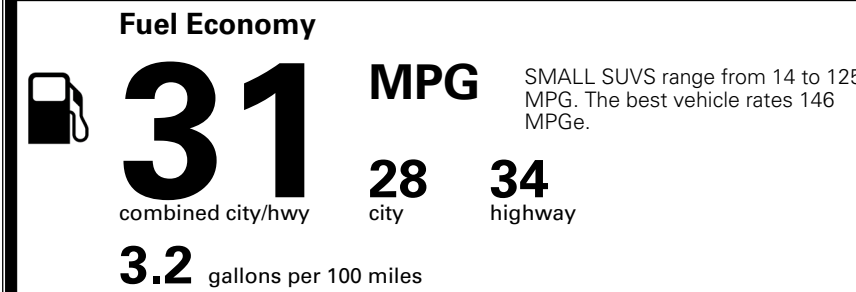

EPA DOT Fuel Economy and Environment

Gasoline Vehicle

You save \$500
 in fuel costs over 5 years compared to the average new vehicle.

Annual fuel cost \$1,600

Actual results will vary for many reasons, including driving conditions and how you drive and maintain your vehicle. The average new vehicle gets 29 MPG and costs \$8,500 to fuel over 5 years. Cost estimates are based on 15,000 miles per year at \$ 3.30 per gallon. MPGe is miles per gasoline gallon equivalent. Vehicle emissions are a significant cause of climate change and smog.