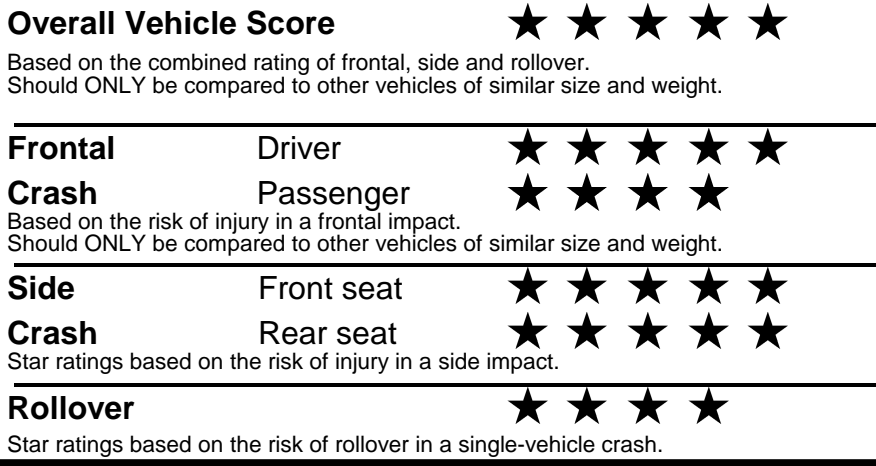

fueleconomy.gov

Calculate personalized estimates and compare vehicles

GOVERNMENT 5-STAR SAFETY RATINGS

Star ratings range from 1 to 5 stars (★★★★★) with 5 being the highest.
 Source: National Highway Traffic Safety Administration (NHTSA).
www.safercar.gov or 1-888-327-4236