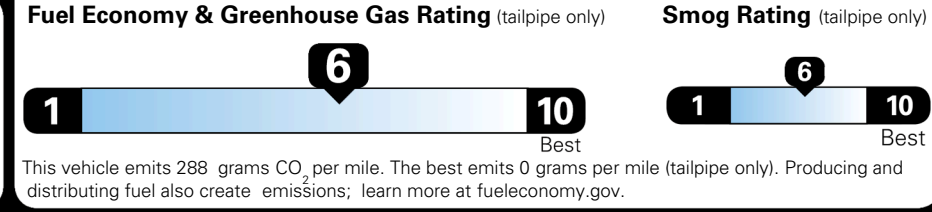

Actual results will vary for many reasons, including driving conditions and how you drive and maintain your vehicle. The average new vehicle gets 29 MPG and costs $8,500 to fuel over 5 years. Cost estimates are based on 15,000 miles per year at $ 3.30 per gallon. MPGe is miles per gasoline gallon equivalent. Vehicle emissions are a significant cause of climate change and smog.

fueleconomy.gov

Calculate personalized estimates and compare vehicles