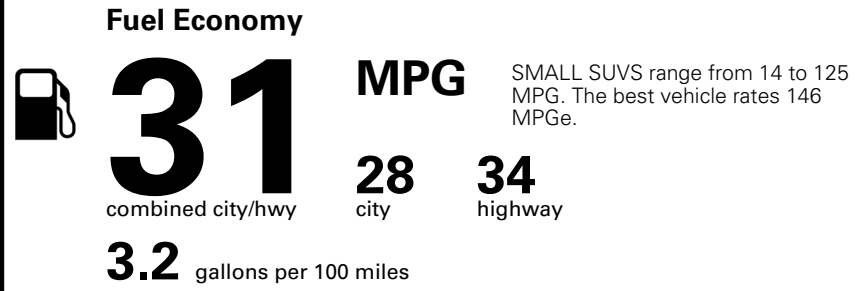

MSRP INCLUDING OPTIONS \$ 28,140.00

INLAND FREIGHT AND HANDLING \$ 1,495.00

TOTAL MANUFACTURER'S SUGGESTED RETAIL PRICE ▶ \$ 29,635.00

TOTAL ADDITIONAL WEIGHT: 44.4

*Additional terms and conditions apply.
 **Kia Connect may be currently unavailable for some Model Year 2022 and newer vehicles sold or purchased in Massachusetts; please see owners.kia.com for more information.
 NOTE: When you purchase this vehicle, Kia America, Inc. collects personal information you provide to the dealership. For information on our collection and use of personal information and your rights, please see our Privacy Policy on www.kia.com.

EPA DOT Fuel Economy and Environment

Gasoline Vehicle

You save \$500
 in fuel costs over 5 years compared to the average new vehicle.

Annual fuel cost \$1,600

Actual results will vary for many reasons, including driving conditions and how you drive and maintain your vehicle. The average new vehicle gets 29 MPG and costs \$8,500 to fuel over 5 years. Cost estimates are based on 15,000 miles per year at \$ 3.30 per gallon. MPGe is miles per gasoline gallon equivalent. Vehicle emissions are a significant cause of climate change and smog.