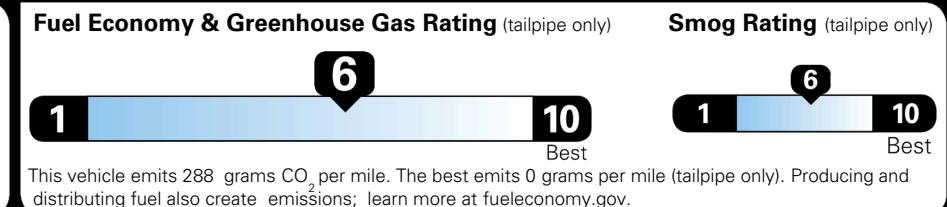

Actual results will vary for many reasons, including driving conditions and how you drive and maintain your vehicle. The average new vehicle gets 29 MPG and costs $8,500 to fuel over 5 years. Cost estimates are based on 15,000 miles per year at $ 3.30 per gallon. MPGe is miles per gasoline gallon equivalent. Vehicle emissions are a significant cause of climate change and smog.

fueleconomy.gov

Calculate personalized estimates and compare vehicles

GOVERNMENT 5-STAR SAFETY RATINGS

Overall Vehicle Score ★★★★★

Based on the combined rating of frontal, side and rollover. Should ONLY be compared to other vehicles of similar size and weight.

Frontal Driver ★★★★★

Crash Passenger ★★★★★

Based on the risk of injury in a frontal impact. Should ONLY be compared to other vehicles of similar size and weight.

Side Front seat ★★★★★

Crash Rear seat ★★★★★

Star ratings based on the risk of injury in a side impact.

Rollover ★★★★★

Star ratings based on the risk of rollover in a single-vehicle crash.

Star ratings range from 1 to 5 stars (★★★★★) with 5 being the highest.

Source: National Highway Traffic Safety Administration (NHTSA).

www.safercar.gov or 1-888-327-4236

Manufacturer's suggested retail price includes Manufacturer's recommended pre-delivery service. License and title fees, state and local taxes and other dealer installed options and accessories are not included in the manufacturer's suggested retail price.

PARTS CONTENT INFORMATION

FOR VEHICLES IN THIS CAR LINE U.S./CANADIAN PARTS CONTENT: 3 %

MAJOR SOURCES OF FOREIGN PARTS: KOREA: 90%

NOTE: PARTS CONTENT DOES NOT INCLUDE FINAL ASSEMBLY, DISTRIBUTION, OR OTHER NON-PARTS COSTS.

FOR THIS VEHICLE FINAL ASSEMBLY POINT: GWANGJU, KOREA

COUNTRY OF ORIGIN

ENGINE (MOTOR): KOREA

TRANSMISSION: KOREA

*Additional terms and conditions apply.

**Kia Connect may be currently unavailable for some Model Year 2022 and newer vehicles sold or purchased in Massachusetts; please see owners.kia.com for more information.

NOTE: When you purchase this vehicle, Kia America, Inc. collects personal information you provide to the dealership. For information on our collection and use of personal information and your rights, please see our Privacy Policy on www.kia.com.