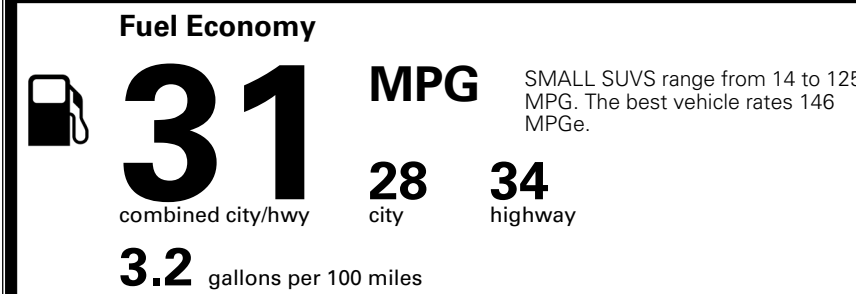

MSRP INCLUDING OPTIONS \$ 27,865.00

INLAND FREIGHT AND HANDLING \$ 1,495.00

TOTAL MANUFACTURER'S SUGGESTED RETAIL PRICE ▶ \$ 29,360.00

TOTAL ADDITIONAL WEIGHT: 16.5

EPA DOT Fuel Economy and Environment

Gasoline Vehicle