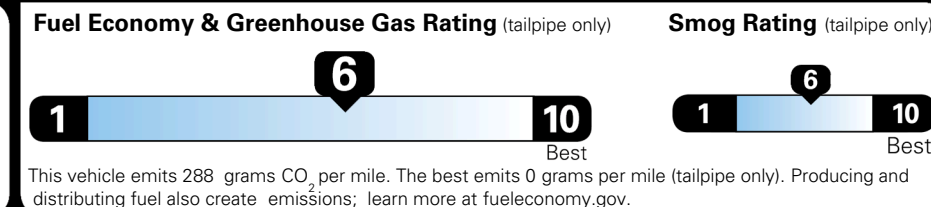

MSRP INCLUDING OPTIONS \$ 27,925.00

INLAND FREIGHT AND HANDLING \$ 1,495.00

TOTAL MANUFACTURER'S SUGGESTED RETAIL PRICE ▶ \$ 29,420.00

TOTAL ADDITIONAL WEIGHT: 12.0

*Additional terms and conditions apply.
 **Kia Connect may be currently unavailable for some Model Year 2022 and newer vehicles sold or purchased in Massachusetts; please see owners.kia.com for more information.
 NOTE: When you purchase this vehicle, Kia America, Inc. collects personal information you provide to the dealership. For information on our collection and use of personal information and your rights, please see our Privacy Policy on www.kia.com.

EPA DOT Fuel Economy and Environment

Gasoline Vehicle

You save \$500
 in fuel costs over 5 years compared to the average new vehicle.

Annual fuel cost \$1,600

Actual results will vary for many reasons, including driving conditions and how you drive and maintain your vehicle. The average new vehicle gets 29 MPG and costs \$8,500 to fuel over 5 years. Cost estimates are based on 15,000 miles per year at \$ 3.30 per gallon. MPGe is miles per gasoline gallon equivalent. Vehicle emissions are a significant cause of climate change and smog.