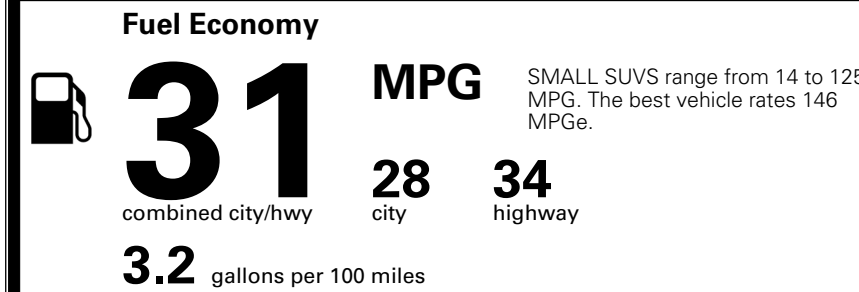

MANUFACTURER'S SUGGESTED RETAIL PRICE ▶ $ 26,490.00

COMPARE EX FWD FEATURES

Added to/in place of standard S FWD features

- 10.25" Instrument Display
- SynTex Seating Material
- Heated Front Seats
- Power Driver's Seat w/ Power Lumbar
- Dual Illuminated Vanity Mirrors
- Wireless Phone Charger
- Parking Distance Warning - Reverse

ADDITIONAL INSTALLED EQUIPMENT: (In addition to or in place of standard features)

EX Sunroof Package $800.00
- Power Sunroof with Sunshade
- 17" Gloss Black Alloy Wheels
Carpeted Floor Mats $200.00
Cargo Net, Floor Style $60.00
Cargo Tray, Reversible $140.00
Mud Guards $155.00
Wheel Locks $80.00

MSRP INCLUDING OPTIONS $ 27,925.00

INLAND FREIGHT AND HANDLING $ 1,495.00

TOTAL MANUFACTURER'S SUGGESTED RETAIL PRICE ▶ $ 29,420.00

TOTAL ADDITIONAL WEIGHT: 12.0

*Additional terms and conditions apply.
**Kia Connect may be currently unavailable for some Model Year 2022 and newer vehicles sold or purchased in Massachusetts; please see owners.kia.com for more information.
NOTE: When you purchase this vehicle, Kia America, Inc. collects personal information you provide to the dealership. For information on our collection and use of personal information and your rights, please see our Privacy Policy on www.kia.com.

EPA DOT Fuel Economy and Environment

Gasoline Vehicle

You save $500
in fuel costs over 5 years compared to the average new vehicle.

Annual fuel cost $1,600