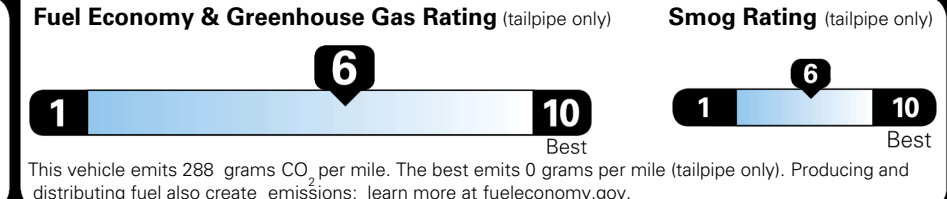

Actual results will vary for many reasons, including driving conditions and how you drive and maintain your vehicle. The average new vehicle gets 29 MPG and costs $8,500 to fuel over 5 years. Cost estimates are based on 15,000 miles per year at $ 3.30 per gallon. MPGe is miles per gasoline gallon equivalent. Vehicle emissions are a significant cause of climate change and smog.

fueleconomy.gov

Calculate personalized estimates and compare vehicles