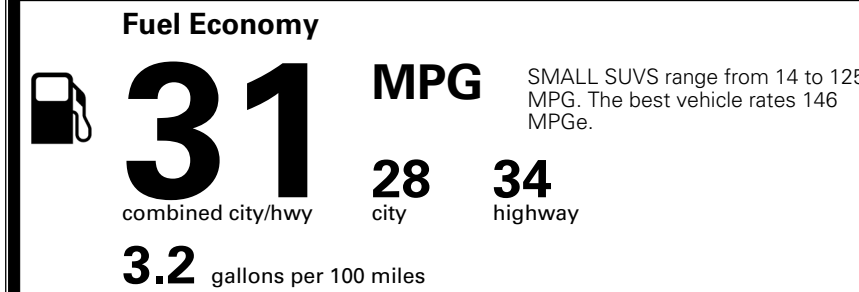

\$800.00
 \$200.00
 \$60.00
 \$80.00

\$ 27,630.00

\$ 1,495.00

\$ 29,125.00

EPA DOT Fuel Economy and Environment

Gasoline Vehicle

You save \$500
 in fuel costs over 5 years compared to the average new vehicle.