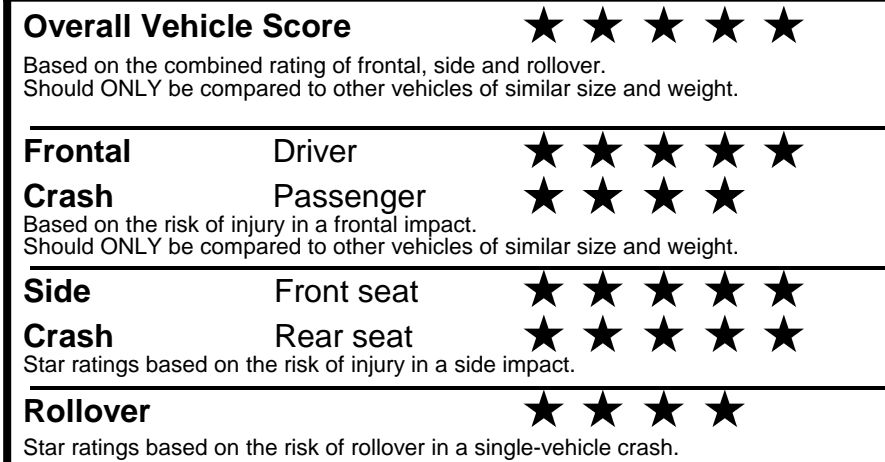

fueleconomy.gov

Calculate personalized estimates and compare vehicles

GOVERNMENT 5-STAR SAFETY RATINGS

Star ratings range from 1 to 5 stars (★★★★★) with 5 being the highest.
 Source: National Highway Traffic Safety Administration (NHTSA).
www.safercar.gov or 1-888-327-4236