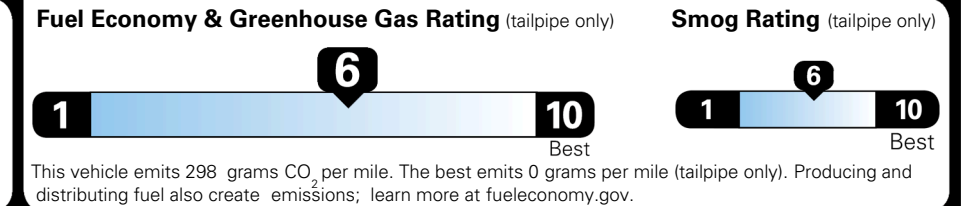

TOTAL ADDITIONAL WEIGHT: 19.9

EPA DOT Fuel Economy and Environment

Gasoline Vehicle

You save \$250
 in fuel costs over 5 years compared to the average new vehicle.

Annual fuel cost
\$1,550

Actual results will vary for many reasons, including driving conditions and how you drive and maintain your vehicle. The average new vehicle gets 29 MPG and costs \$8,000 to fuel over 5 years. Cost estimates are based on 15,000 miles per year at \$ 3.10 per gallon. MPGe is miles per gasoline gallon equivalent. Vehicle emissions are a significant cause of climate change and smog.