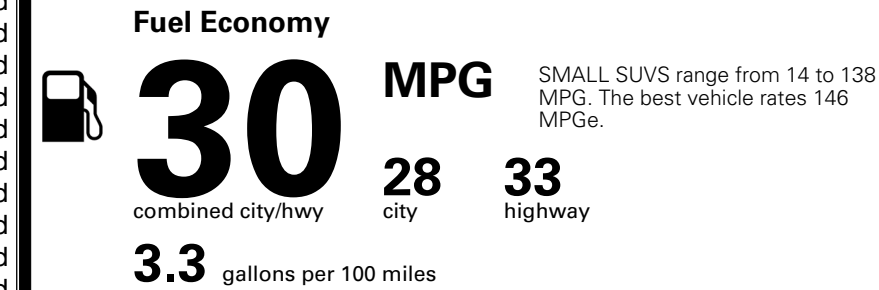

TOTAL ADDITIONAL WEIGHT: 19.9

EPA DOT Fuel Economy and Environment

Gasoline Vehicle

You save \$250
 in fuel costs over 5 years compared to the average new vehicle.

Annual fuel cost
\$1,550

Actual results will vary for many reasons, including driving conditions and how you drive and maintain your vehicle. The average new vehicle gets 29 MPG and costs \$8,000 to fuel over 5 years. Cost estimates are based on 15,000 miles per year at \$ 3.10 per gallon. MPGe is miles per gasoline gallon equivalent. Vehicle emissions are a significant cause of climate change and smog.