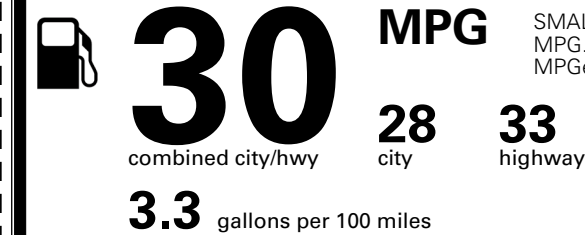

TOTAL ADDITIONAL WEIGHT: 12.7

EPA DOT Fuel Economy and Environment

Gasoline Vehicle

Fuel Economy

SMALL SUVs range from 14 to 138 MPG. The best vehicle rates 146 MPGe.

You save
\$250

in fuel costs
 over 5 years
 compared to the
 average new vehicle.