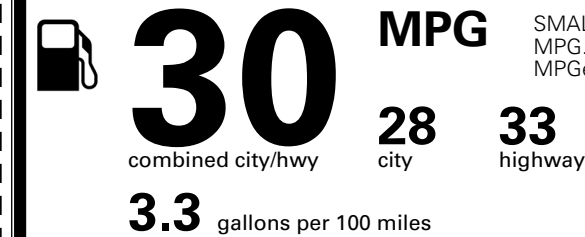

TOTAL ADDITIONAL WEIGHT: 17.8

EPA DOT Fuel Economy and Environment

Gasoline Vehicle

Fuel Economy

SMALL SUVs range from 14 to 138 MPG. The best vehicle rates 146 MPGe.

You save
\$250

in fuel costs
 over 5 years
 compared to the
 average new vehicle.