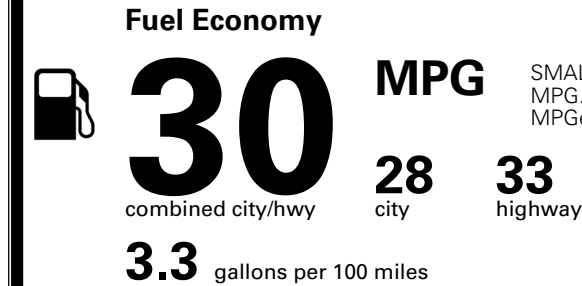

EPA DOT Fuel Economy and Environment

Gasoline Vehicle

SMALL SUVs range from 14 to 138 MPG. The best vehicle rates 146 MPGe.

You save $250
in fuel costs over 5 years compared to the average new vehicle.

Annual fuel cost
$1,550

Fuel Economy & Greenhouse Gas Rating (tailpipe only)