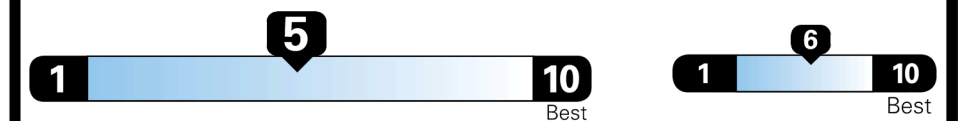

EPA DOT Fuel Economy and Environment

Gasoline Vehicle

Fuel Economy
28 MPG
combined city/hwy
3.6 gallons per 100 miles

26 MPG
city

30 MPG
highway

SMALL SUVs range from 14 to 138 MPG. The best vehicle rates 146 MPGe.

You spend $250 more in fuel costs over 5 years
compared to the average new vehicle.

Annual fuel cost $1,650

Fuel Economy & Greenhouse Gas Rating (tailpipe only) **Smog Rating** (tailpipe only)

This vehicle emits 319 grams CO₂ per mile. The best emits 0 grams per mile (tailpipe only). Producing and distributing fuel also create emissions; learn more at fueleconomy.gov.

Actual results will vary for many reasons, including driving conditions and how you drive and maintain your vehicle. The average new vehicle gets 29 MPG and costs $8,000 to fuel over 5 years. Cost estimates are based on 15,000 miles per year at $ 3.10 per gallon. MPGe is miles per gasoline gallon equivalent. Vehicle emissions are a significant cause of climate change and smog.

fueleconomy.gov

Calculate personalized estimates and compare vehicles