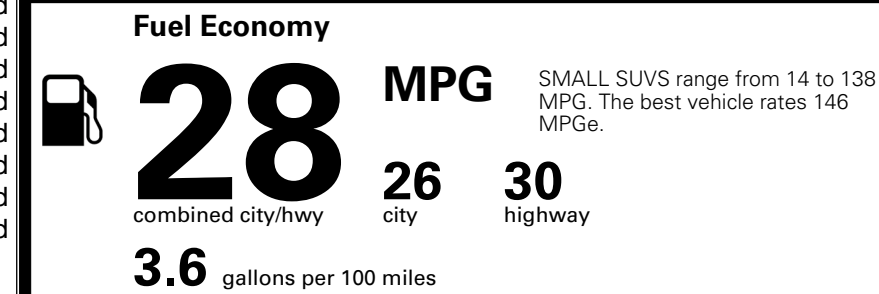

TOTAL ADDITIONAL WEIGHT: 7.2

EPA DOT Fuel Economy and Environment

Gasoline Vehicle

You spend \$250
 more in fuel costs over 5 years compared to the average new vehicle.

Annual fuel cost \$1,650

Actual results will vary for many reasons, including driving conditions and how you drive and maintain your vehicle. The average new vehicle gets 29 MPG and costs \$8,000 to fuel over 5 years. Cost estimates are based on 15,000 miles per year at \$ 3.10 per gallon. MPGe is miles per gasoline gallon equivalent. Vehicle emissions are a significant cause of climate change and smog.