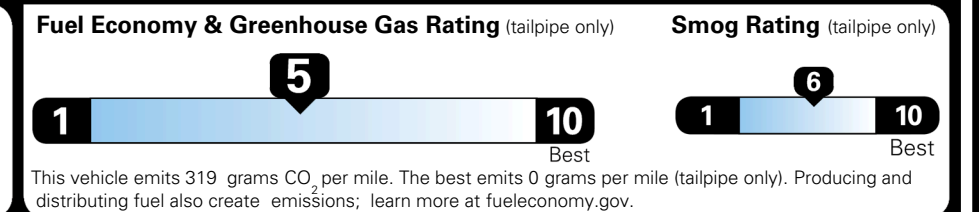

TOTAL ADDITIONAL WEIGHT: 7.2

EPA DOT Fuel Economy and Environment

Gasoline Vehicle

You spend \$250
 more in fuel costs over 5 years compared to the average new vehicle.

Annual fuel cost \$1,650

Actual results will vary for many reasons, including driving conditions and how you drive and maintain your vehicle. The average new vehicle gets 29 MPG and costs \$8,000 to fuel over 5 years. Cost estimates are based on 15,000 miles per year at \$ 3.10 per gallon. MPGe is miles per gasoline gallon equivalent. Vehicle emissions are a significant cause of climate change and smog.