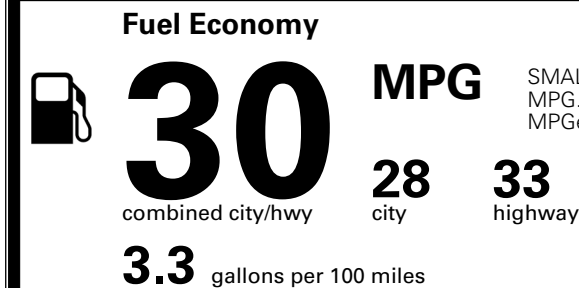

EPA DOT Fuel Economy and Environment

Gasoline Vehicle

SMALL SUVs range from 14 to 138 MPG. The best vehicle rates 146 MPGe.

You save $250
in fuel costs over 5 years compared to the average new vehicle.

Annual fuel cost
$1,550