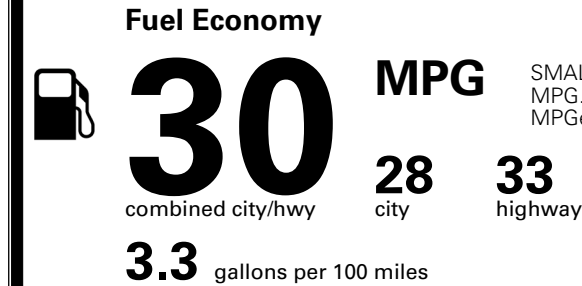

### TOTAL MANUFACTURER'S SUGGESTED RETAIL PRICE ▶

\$ 31,605.00

TOTAL ADDITIONAL WEIGHT: 7.2

\*Additional terms and conditions apply.

\*\*Kia Connect may be currently unavailable for some Model Year 2022 and newer vehicles sold or purchased in Massachusetts; please see owners.kia.com for more information.

## EPA DOT Fuel Economy and Environment

Gasoline Vehicle

SMALL SUVs range from 14 to 138 MPG. The best vehicle rates 146 MPGe.

**You save \$250**  
 in fuel costs over 5 years compared to the average new vehicle.