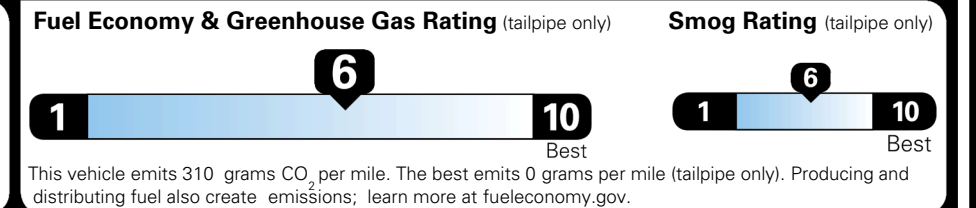

\$2,200.00
 \$200.00
 \$60.00
 \$80.00

MSRP INCLUDING OPTIONS

\$ 31,030.00

INLAND FREIGHT AND HANDLING

\$ 1,245.00

TOTAL MANUFACTURER'S SUGGESTED RETAIL PRICE ▶

\$ 32,275.00

TOTAL ADDITIONAL WEIGHT: 8.7

EPA DOT Fuel Economy and Environment

Gasoline Vehicle

You save \$0
 in fuel costs over 5 years compared to the average new vehicle.

Annual fuel cost
\$1,700

Actual results will vary for many reasons, including driving conditions and how you drive and maintain your vehicle. The average new vehicle gets 29 MPG and costs \$8,500 to fuel over 5 years. Cost estimates are based on 15,000 miles per year at \$ 3.30 per gallon. MPGe is miles per gasoline gallon equivalent. Vehicle emissions are a significant cause of climate change and smog.