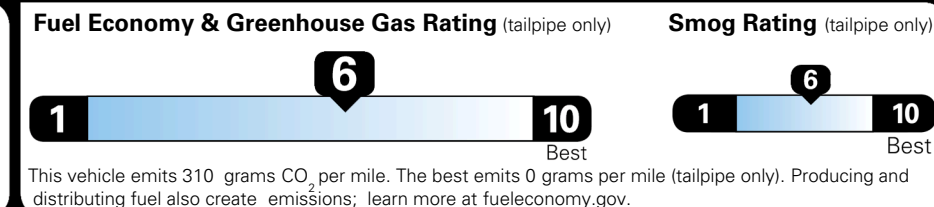

Actual results will vary for many reasons, including driving conditions and how you drive and maintain your vehicle. The average new vehicle gets 29 MPG and costs $8,500 to fuel over 5 years. Cost estimates are based on 15,000 miles per year at $ 3.30 per gallon. MPGe is miles per gasoline gallon equivalent. Vehicle emissions are a significant cause of climate change and smog.

fueleconomy.gov

Calculate personalized estimates and compare vehicles

GOVERNMENT 5-STAR SAFETY RATINGS

Overall Vehicle Score ★ ★ ★ ★ ★

Based on the combined rating of frontal, side and rollover. Should ONLY be compared to other vehicles of similar size and weight.

Frontal Driver ★ ★ ★ ★ ★

Crash Passenger ★ ★ ★ ★ ★

Based on the risk of injury in a frontal impact. Should ONLY be compared to other vehicles of similar size and weight.

Side Front seat ★ ★ ★ ★ ★

Crash Rear seat ★ ★ ★ ★ ★

Star ratings based on the risk of injury in a side impact.

Rollover ★ ★ ★ ★ ★

Star ratings based on the risk of rollover in a single-vehicle crash.

Star ratings range from 1 to 5 stars (★★★★★) with 5 being the highest.

Source: National Highway Traffic Safety Administration (NHTSA).

www.safercar.gov or 1-888-327-4236

Manufacturer's suggested retail price includes Manufacturer's recommended pre-delivery service. License and title fees, state and local taxes and other dealer installed options and accessories are not included in the manufacturer's suggested retail price.

PARTS CONTENT INFORMATION

FOR VEHICLES IN THIS CAR LINE U.S./CANADIAN PARTS CONTENT: 0 %

MAJOR SOURCES OF FOREIGN PARTS: KOREA: 90%

NOTE: PARTS CONTENT DOES NOT INCLUDE FINAL ASSEMBLY, DISTRIBUTION, OR OTHER NON-PARTS COSTS.

FOR THIS VEHICLE FINAL ASSEMBLY POINT: HWASUNG, KOREA

COUNTRY OF ORIGIN

ENGINE (MOTOR): KOREA

TRANSMISSION: KOREA