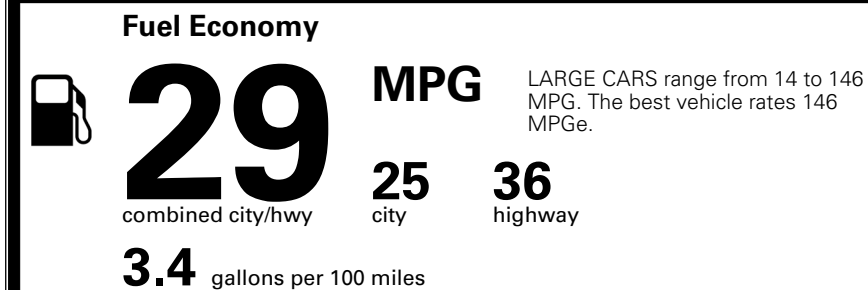

\$295.00
 \$200.00
 \$60.00
 \$80.00

\$ 29,125.00

\$ 1,245.00

\$ 30,370.00

EPA DOT Fuel Economy and Environment

Gasoline Vehicle

You save \$0
 in fuel costs over 5 years compared to the average new vehicle.