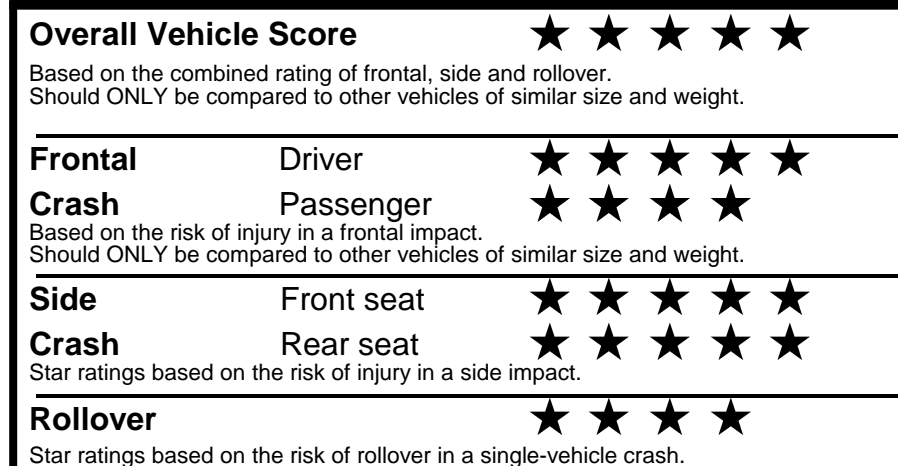

fueleconomy.gov
 Calculate personalized estimates and compare vehicles

GOVERNMENT 5-STAR SAFETY RATINGS

Star ratings range from 1 to 5 stars (★★★★★) with 5 being the highest.
 Source: National Highway Traffic Safety Administration (NHTSA).
www.safercar.gov or 1-888-327-4236