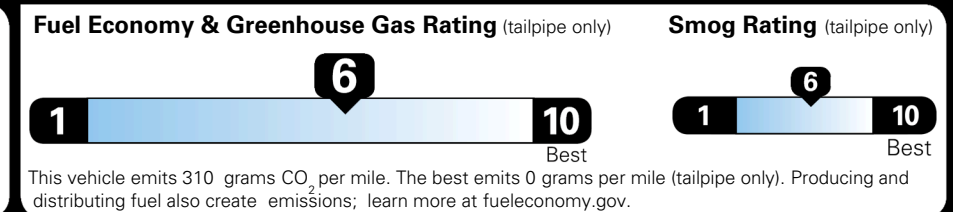

Actual results will vary for many reasons, including driving conditions and how you drive and maintain your vehicle. The average new vehicle gets 29 MPG and costs $8,500 to fuel over 5 years. Cost estimates are based on 15,000 miles per year at $ 3.30 per gallon. MPGe is miles per gasoline gallon equivalent. Vehicle emissions are a significant cause of climate change and smog.

fueleconomy.gov
Calculate personalized estimates and compare vehicles