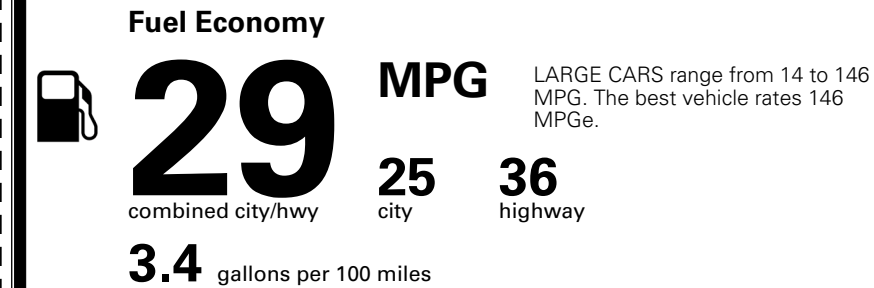

\$495.00
 \$295.00
 \$200.00
 \$60.00
 \$80.00

\$ 29,620.00

\$ 1,245.00

\$ 30,865.00

EPA DOT Fuel Economy and Environment

Gasoline Vehicle

You save \$0
 in fuel costs over 5 years compared to the average new vehicle.